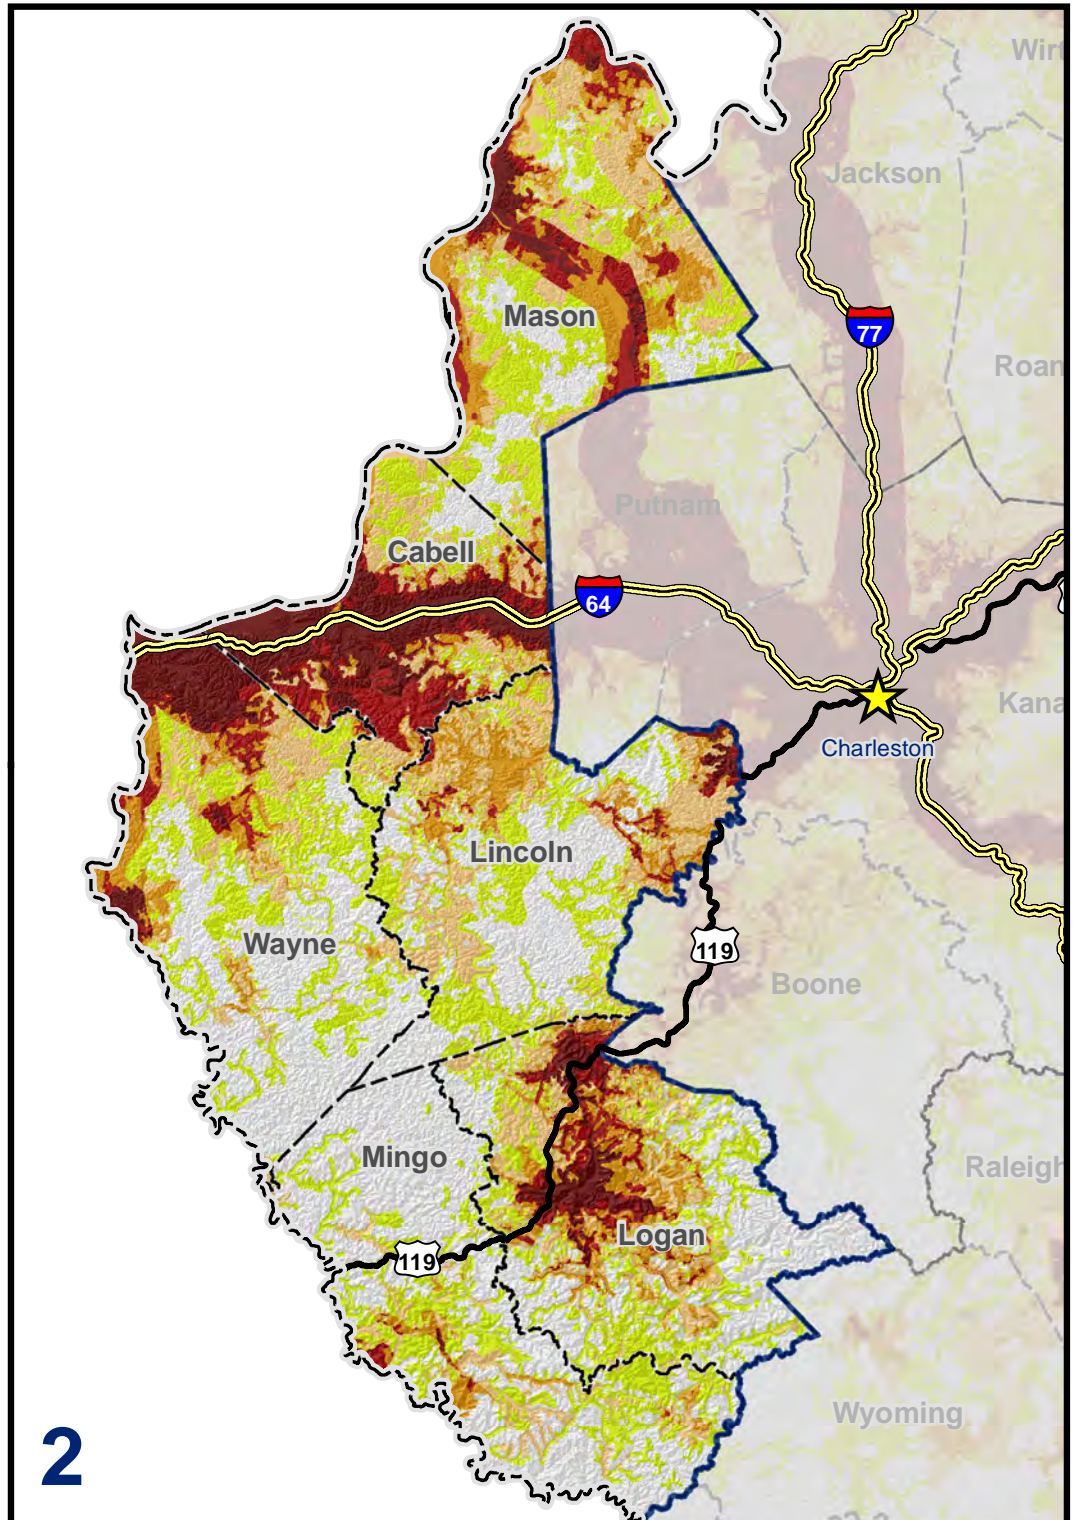

Legend

- 1 Provider
- 2 Providers
- 3 Providers
- 4 Providers
- 5 or More Providers
- Commerce Planning & Development Regions
- Counties
- Interstates
- US Highways
- Charleston