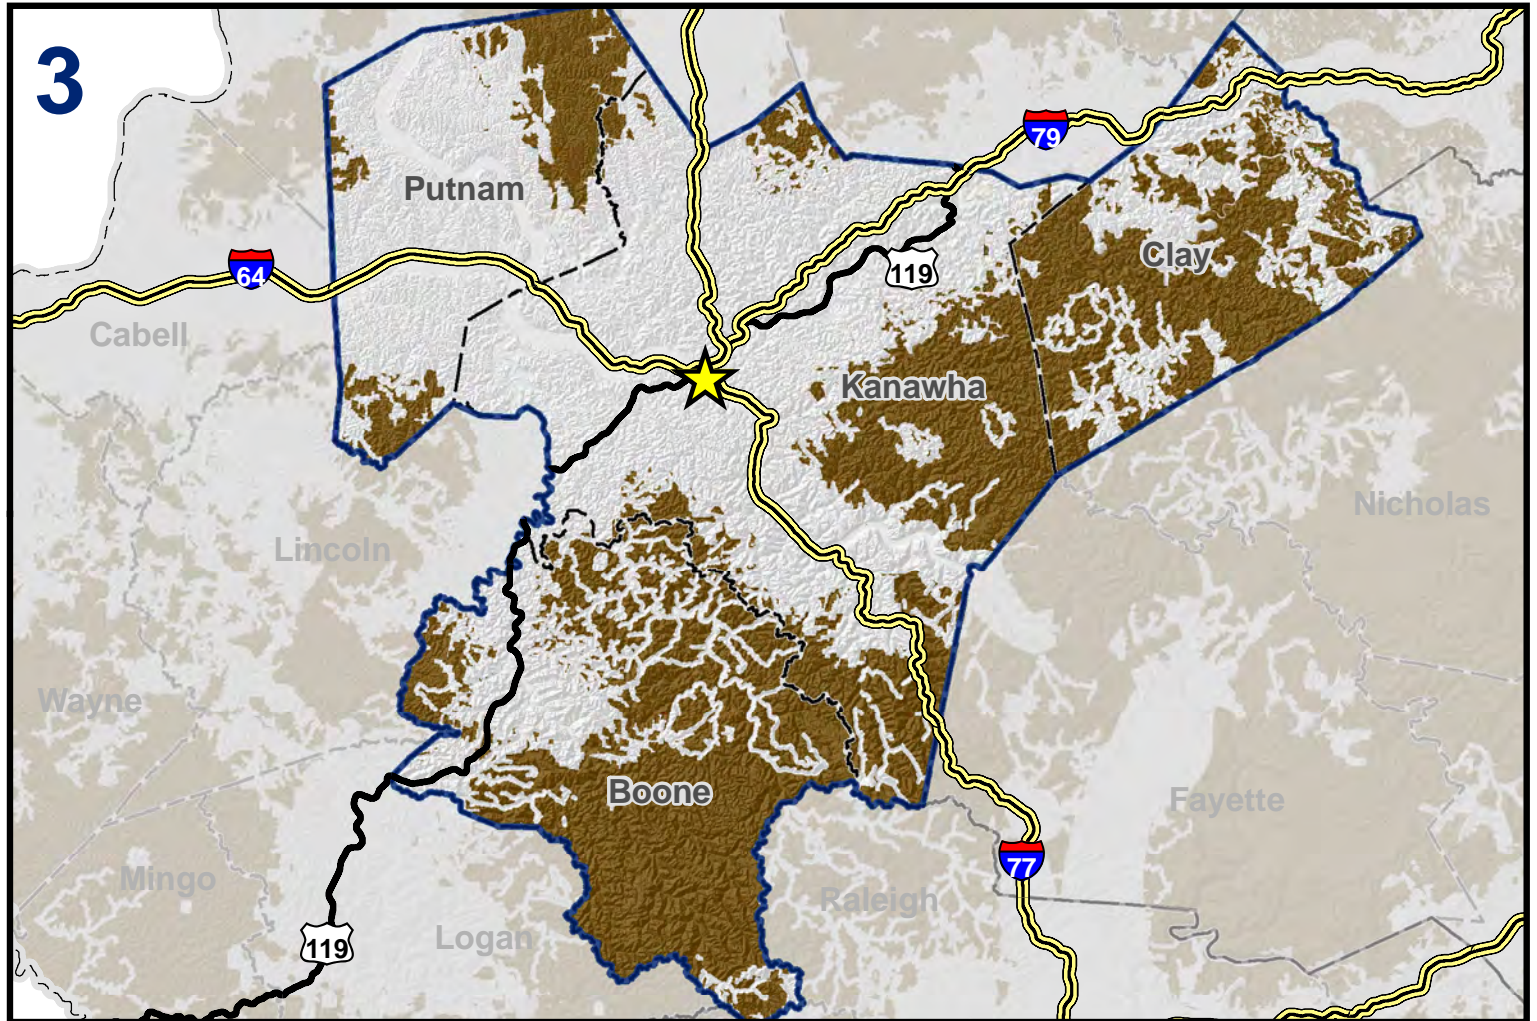

# West Virginia Broadband Mapping Program Region 3 - No Broadband Coverage

Data as of 3/31/2011

Permission to reproduce this publication is granted if acknowledgement is given to the West Virginia Geological and Economic Survey.

Map Date: April 26, 2011  
Projection: Transverse Mercator  
Horizontal Datum: NAD 83  
Coordinate System: UTMz17n  
Map scale for full  
8.5" x 11" display: 1:750,000