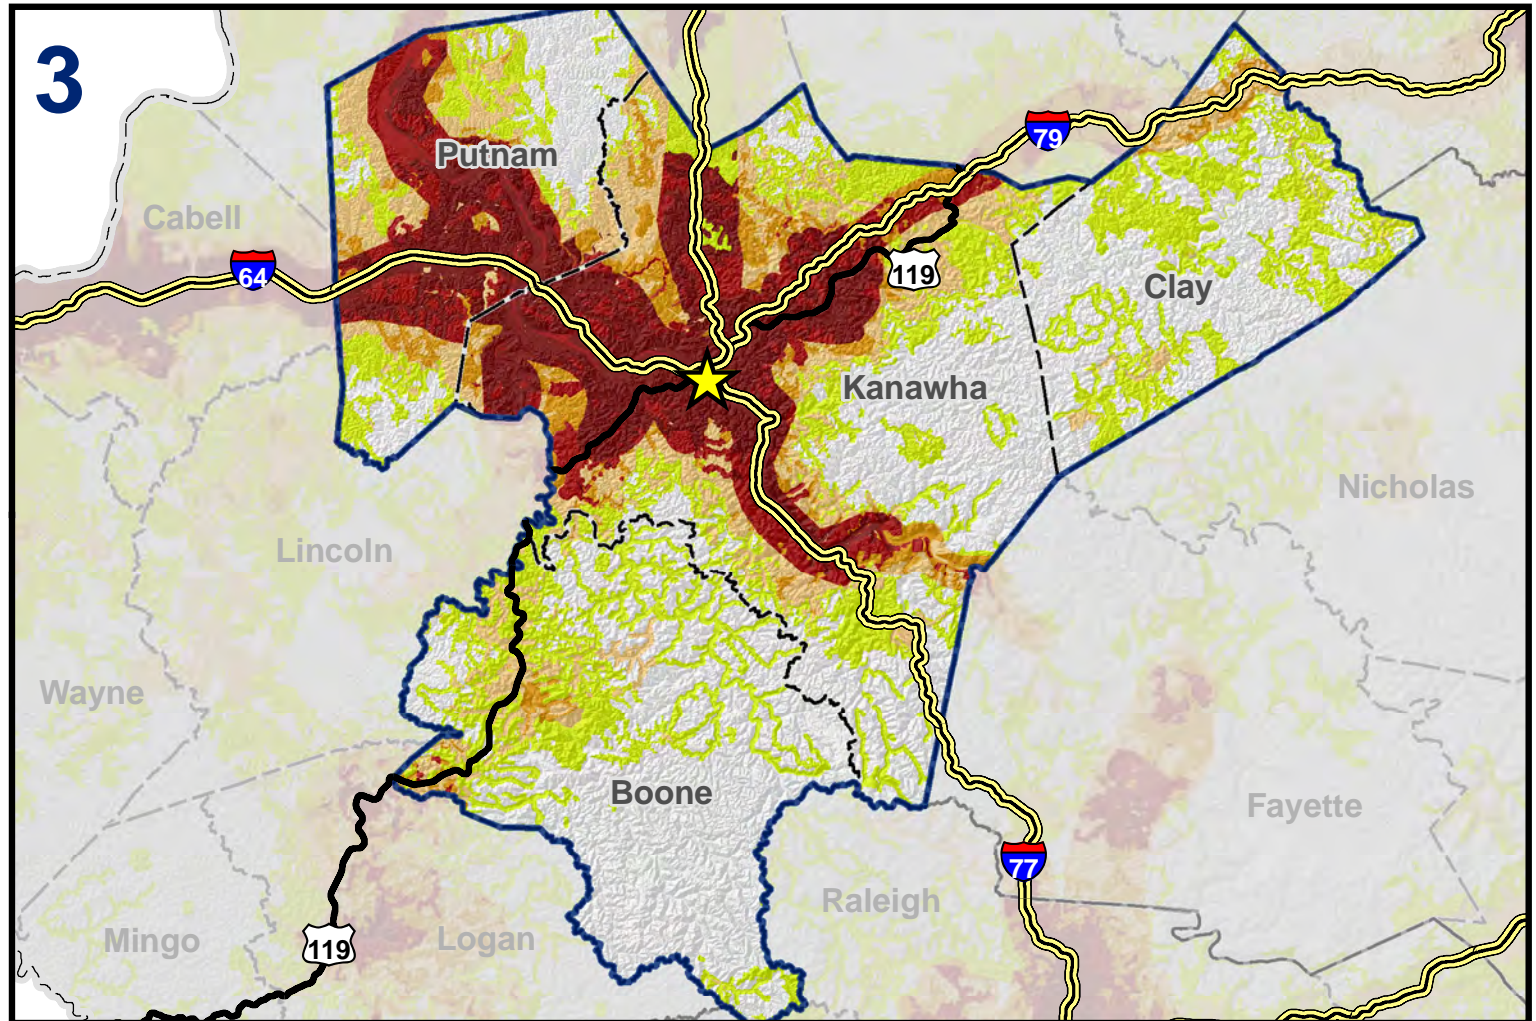

West Virginia

Broadband Mapping Program

Region 3 - Total Number of Broadband Providers

Data as of 3/31/2011

Publications Policy:

This publication represents interpretations of best available data made by professional geographers. As in all research work, professional interpretations may vary, and can change with advancements in both technology and data quality. This publication is offered as a service of the State of West Virginia; proper use of the information herein is the sole responsibility of the user.

Permission to reproduce this publication is granted if acknowledgement is given to the West Virginia Geological and Economic Survey.

Map Date: April 26, 2011
 Projection: Transverse Mercator
 Horizontal Datum: NAD 83
 Coordinate System: UTMz17n
 Map scale for full 8.5" x 11" display: 1:750,000

Legend

-  1 Provider
-  2 Providers
-  3 Providers
-  4 Providers
-  5 or More Providers
-  Commerce Planning & Development Regions
-  Counties
-  Interstates
-  US Highways
-  Charleston

www.wvbroadbandmap.org