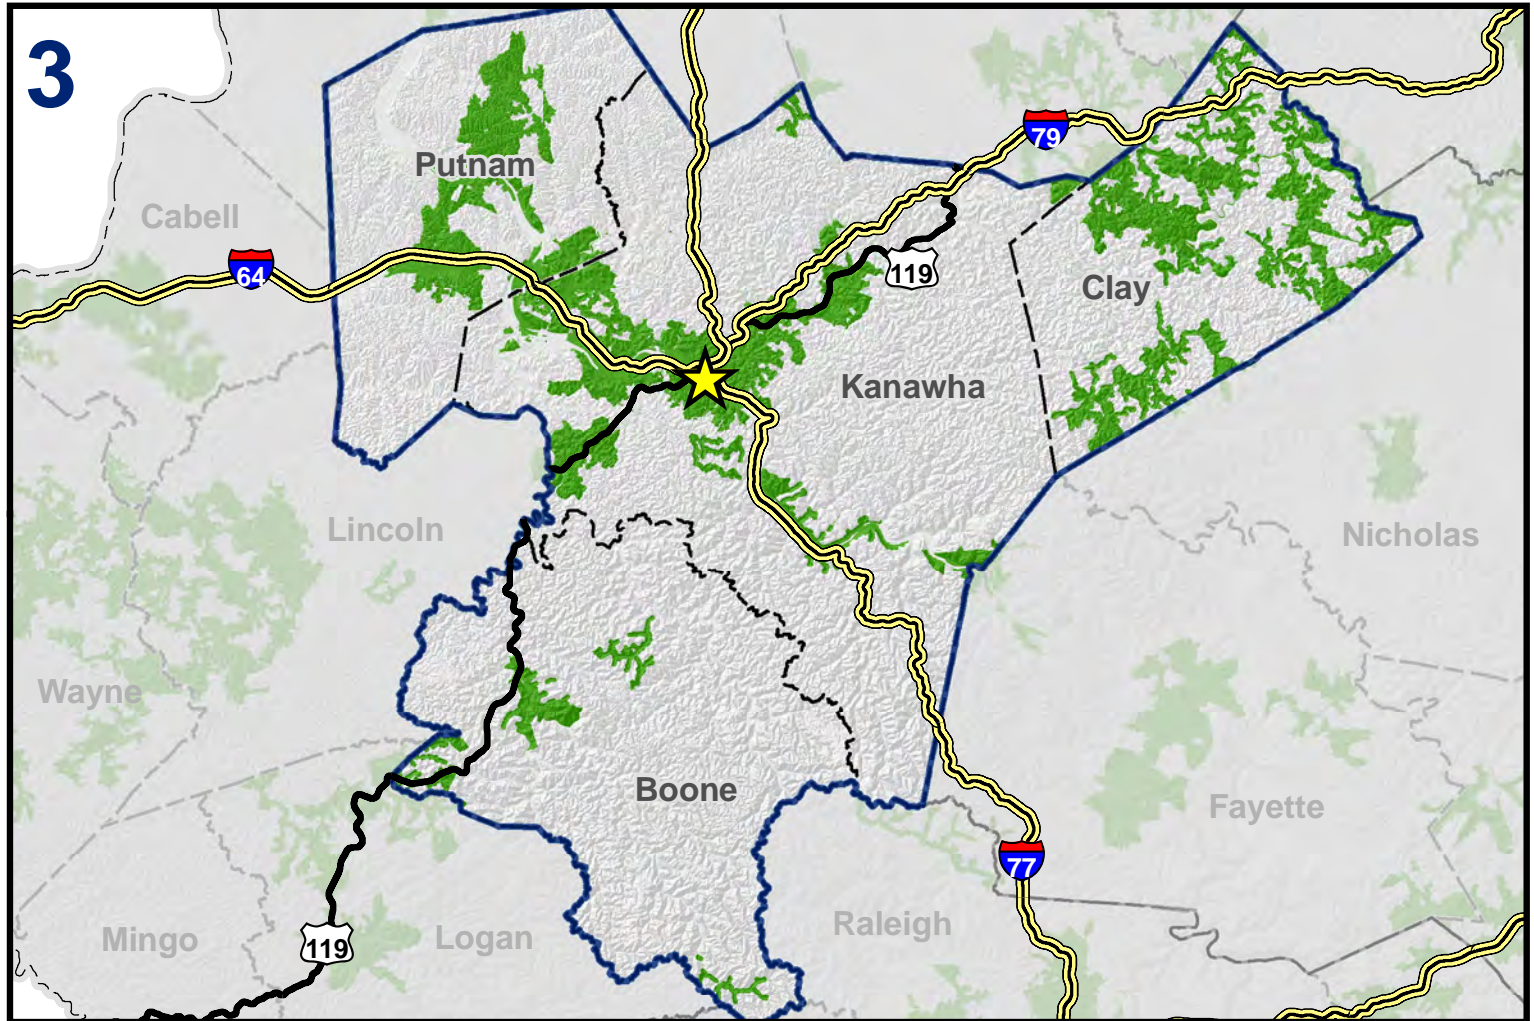

Region 3

West Virginia Broadband Mapping Program

Region 3 - Technology: xDSL, BPL, Other Copper

Data as of 3/31/2011

Publications Policy:

This publication represents interpretations of best available data made by professional geographers. As in all research work, professional interpretations may vary, and can change with advancements in both technology and data quality. This publication is offered as a service of the State of West Virginia; proper use of the information herein is the sole responsibility of the user.

Permission to reproduce this publication is granted if acknowledgement is given to the West Virginia Geological and Economic Survey.

Map Date: April 26, 2011
Projection: Transverse Mercator
Horizontal Datum: NAD 83
Coordinate System: UTMz17n
Map scale for full
8.5" x 11" display: 1:750,000