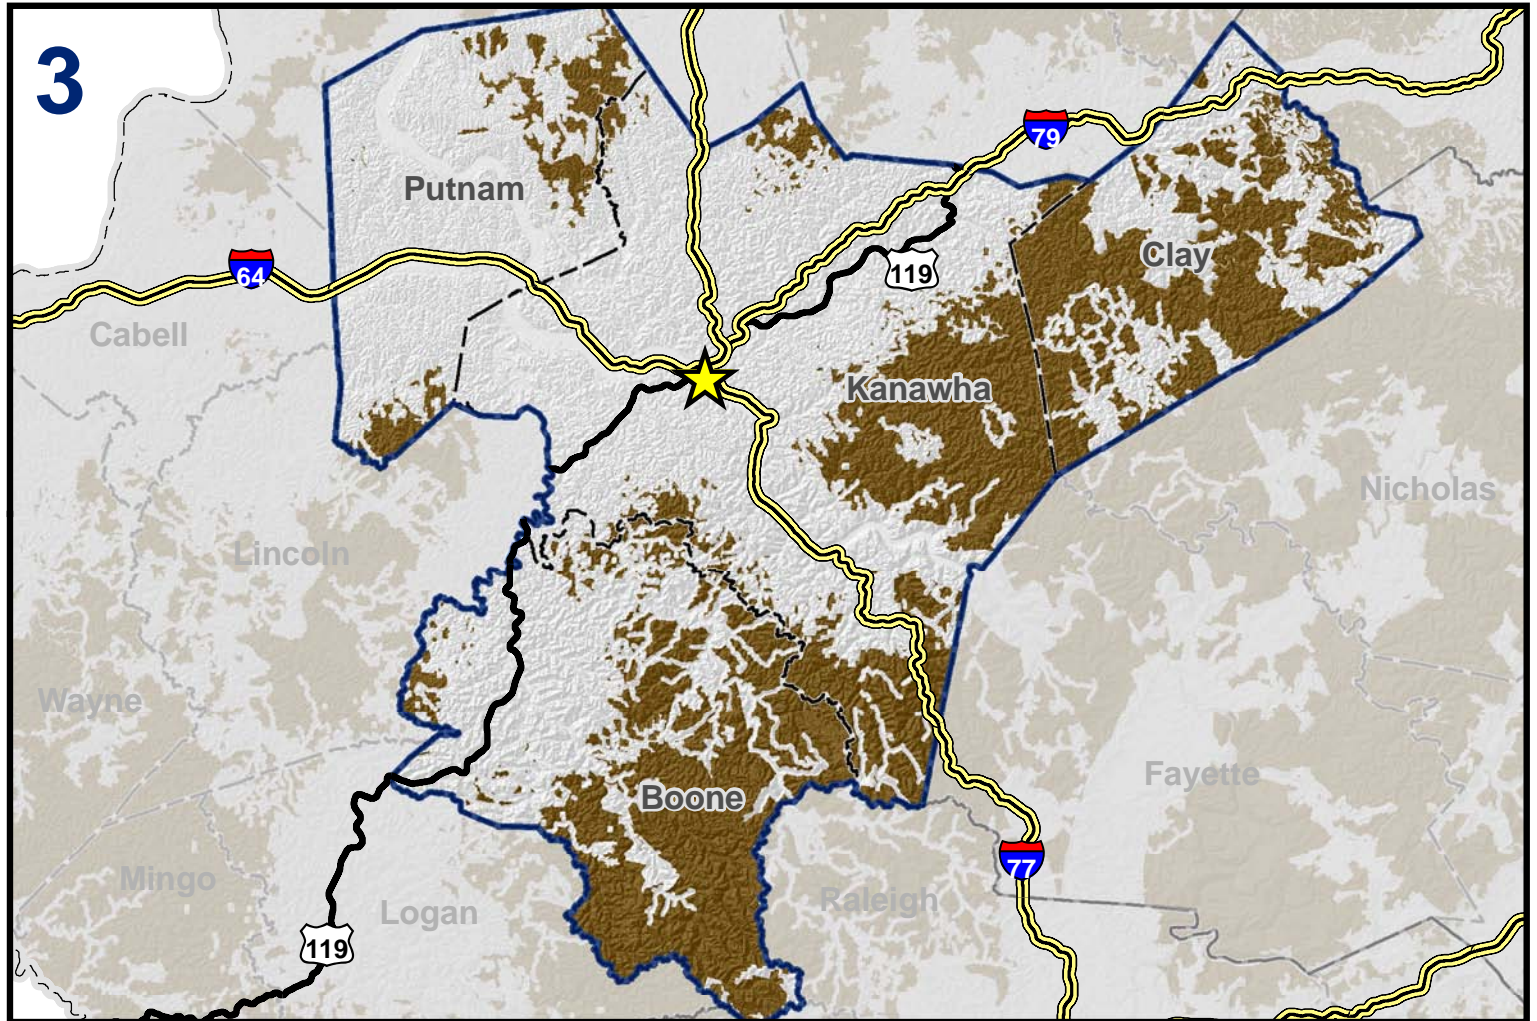

West Virginia Broadband Mapping Program Region 3 - No Broadband Coverage

Data as of 9/30/2011

Publications Policy:

This publication represents interpretations of best available data made by professional geographers. As in all research work, professional interpretations may vary, and can change with advancements in both technology and data quality. This publication is offered as a service of the State of West Virginia; proper use of the information herein is the sole responsibility of the user.

Permission to reproduce this publication is granted if acknowledgement is given to the West Virginia Geological and Economic Survey.

Map Date: January 9, 2012
Projection: Transverse Mercator
Horizontal Datum: NAD 83
Coordinate System: UTMz17n
Map scale for full
8.5" x 11" display: 1:750,000