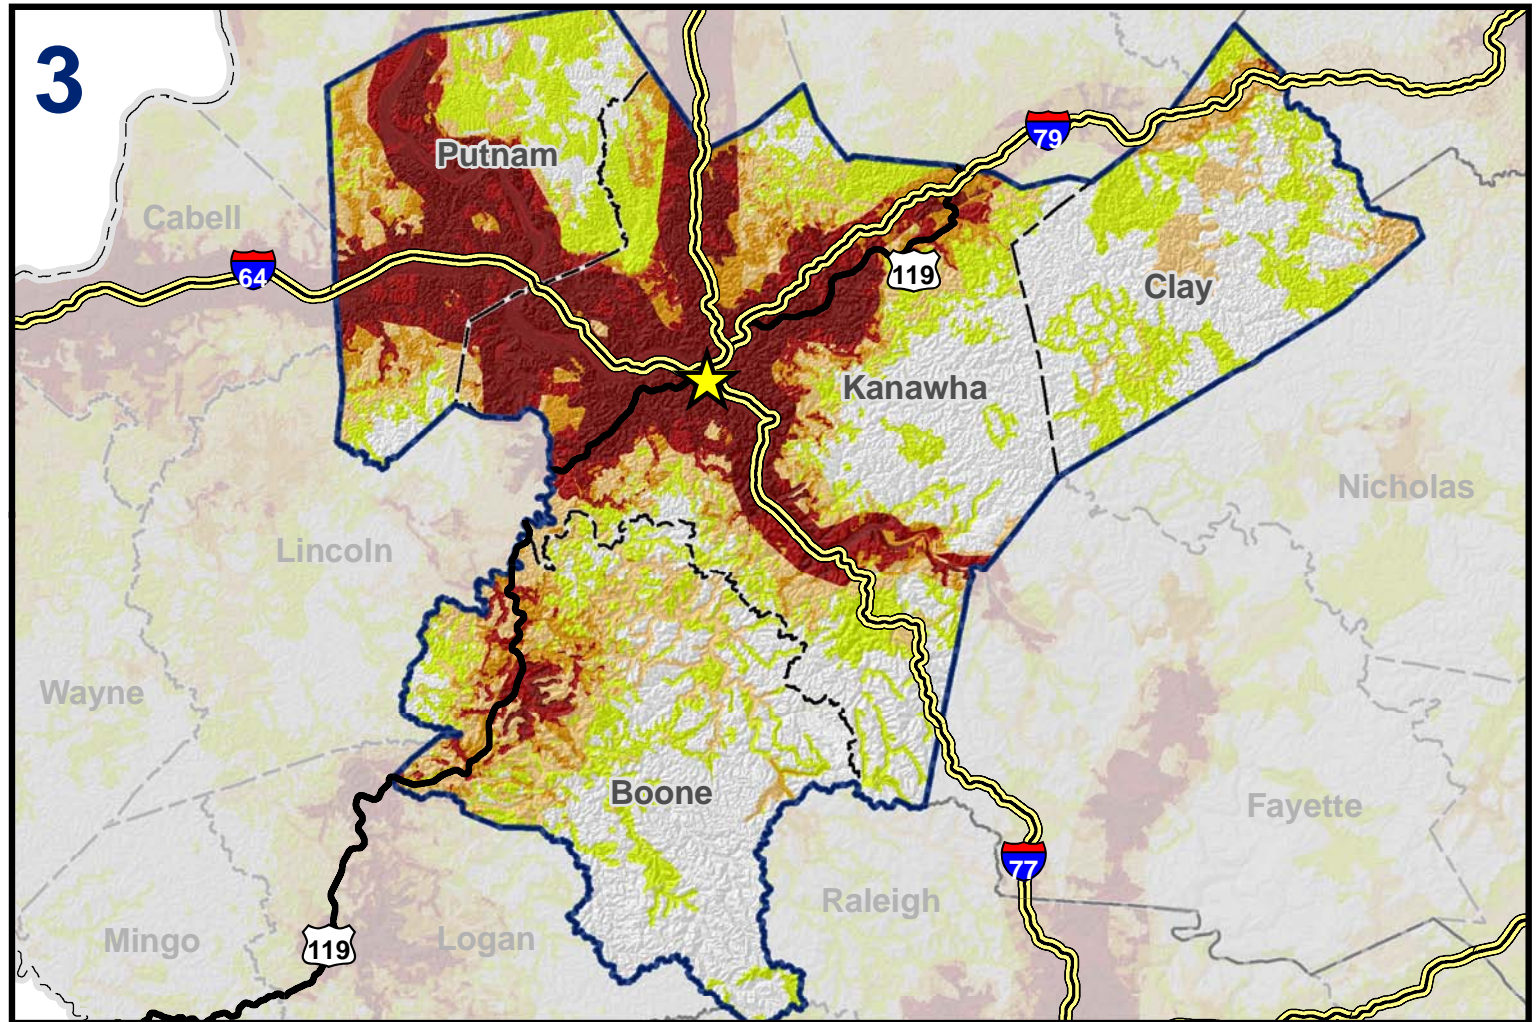

www.wvbroadbandmap.org

West Virginia Geological and Economic Survey
Mont Chateau Research Center
1 Mont Chateau Road
Morgantown, WV 26508-8079
Phone: (304) 594-2331
www.wvgs.wvnet.edu