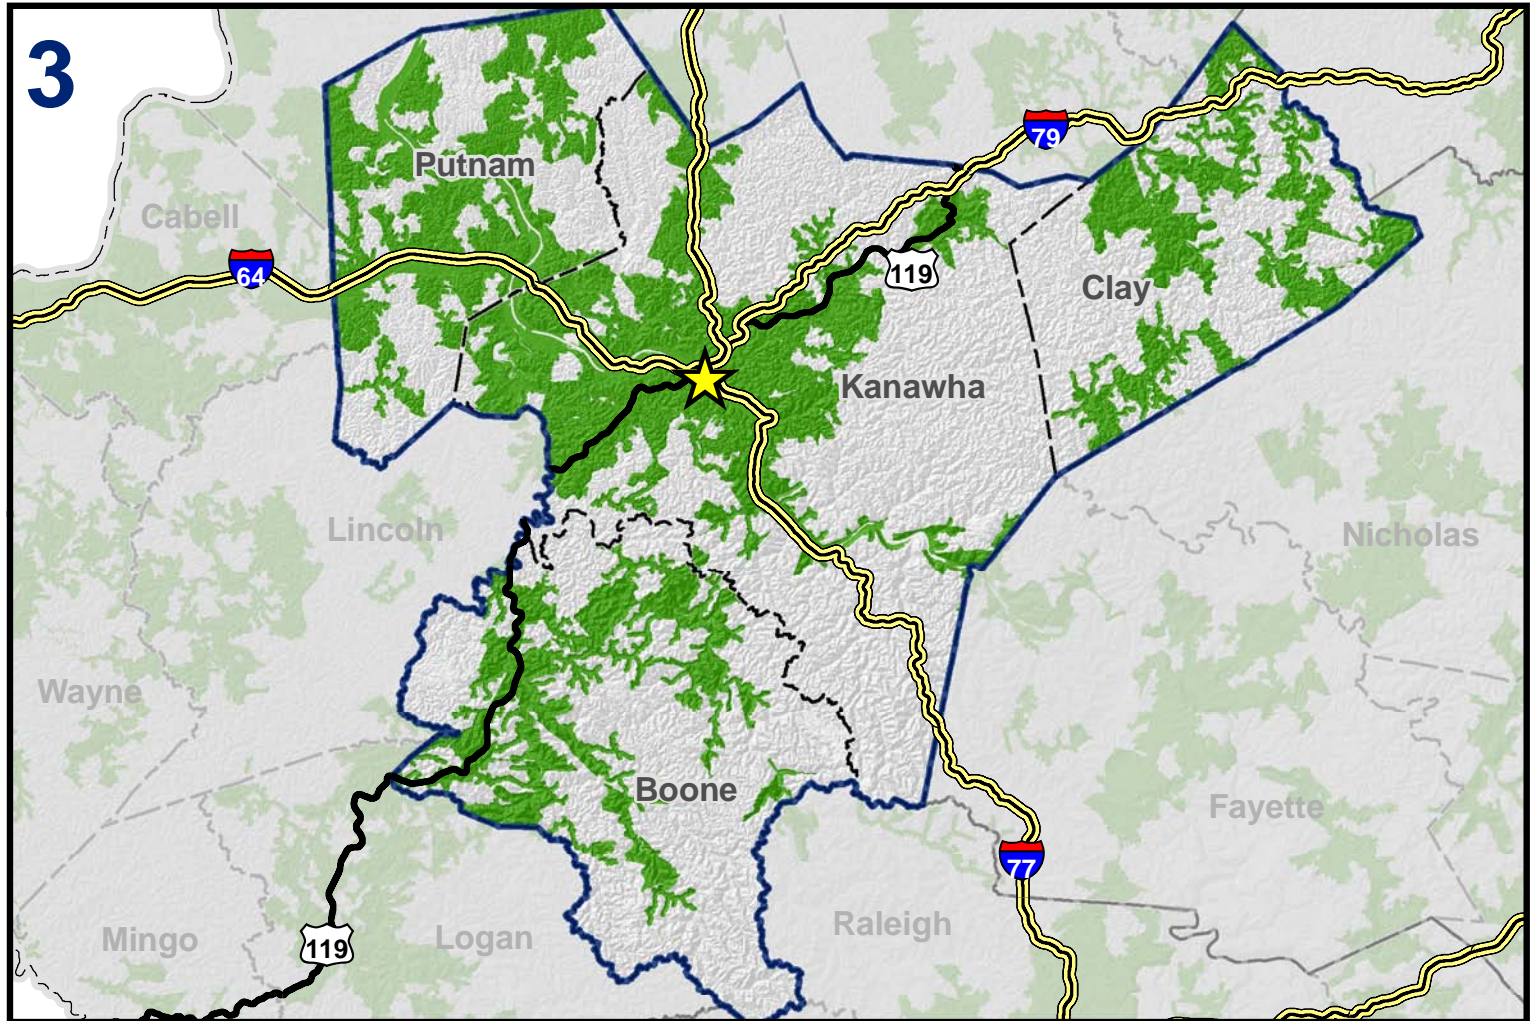

# West Virginia Broadband Mapping Program

## Region 3 - Technology: xDSL, BPL, Other Copper

Data as of 9/30/2011

Permission to reproduce this publication is granted if acknowledgement is given to the West Virginia Geological and Economic Survey.

Map Date: January 9, 2012  
Projection: Transverse Mercator  
Horizontal Datum: NAD 83  
Coordinate System: UTMz17n  
Map scale for full  
8.5" x 11" display: 1:750,000