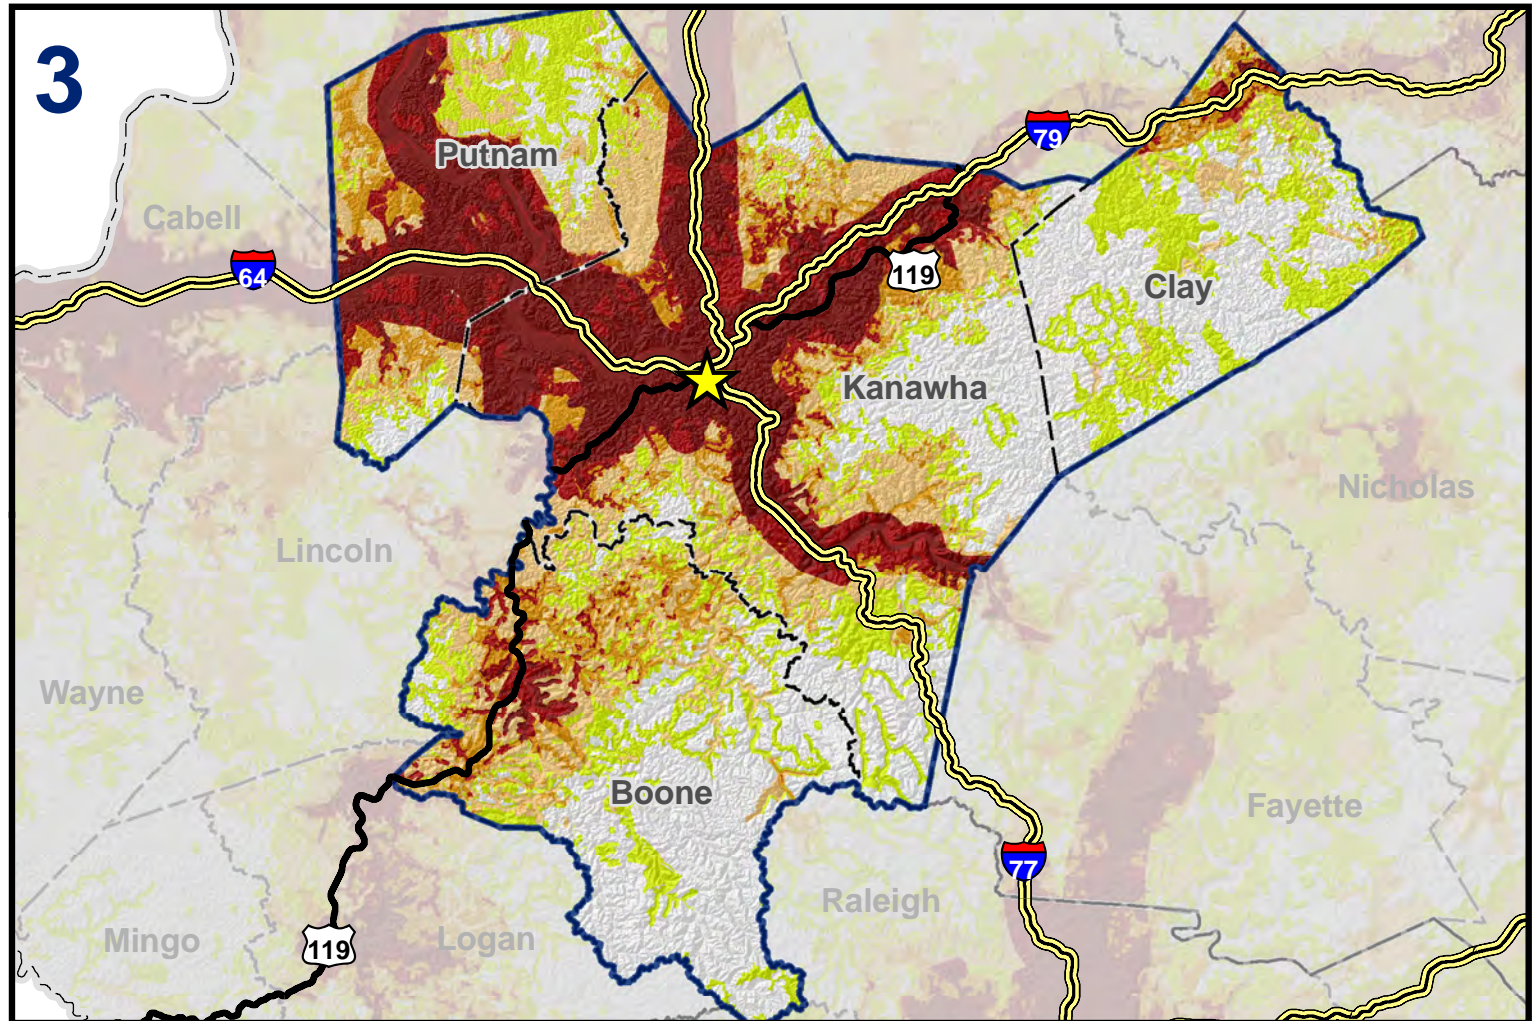

West Virginia

Broadband Mapping Program

Region 3 - Total Number of Broadband Providers

Data as of 3/31/2012

Publications Policy:

This publication represents interpretations of best available data made by professional geographers. As in all research work, professional interpretations may vary, and can change with advancements in both technology and data quality. This publication is offered as a service of the State of West Virginia; proper use of the information herein is the sole responsibility of the user.

Permission to reproduce this publication is granted if acknowledgement is given to the West Virginia Geological and Economic Survey.

Map Date: June 29, 2012
 Projection: Transverse Mercator
 Horizontal Datum: NAD 83
 Coordinate System: UTMz17n
 Map scale for full 8.5" x 11" display: 1:750,000

Legend

-  1 Provider
-  2 Providers
-  3 Providers
-  4 Providers
-  5 or More Providers
-  Commerce Planning & Development Regions
-  Counties
-  Interstates
-  US Highways
-  Charleston

www.wvbroadbandmap.org