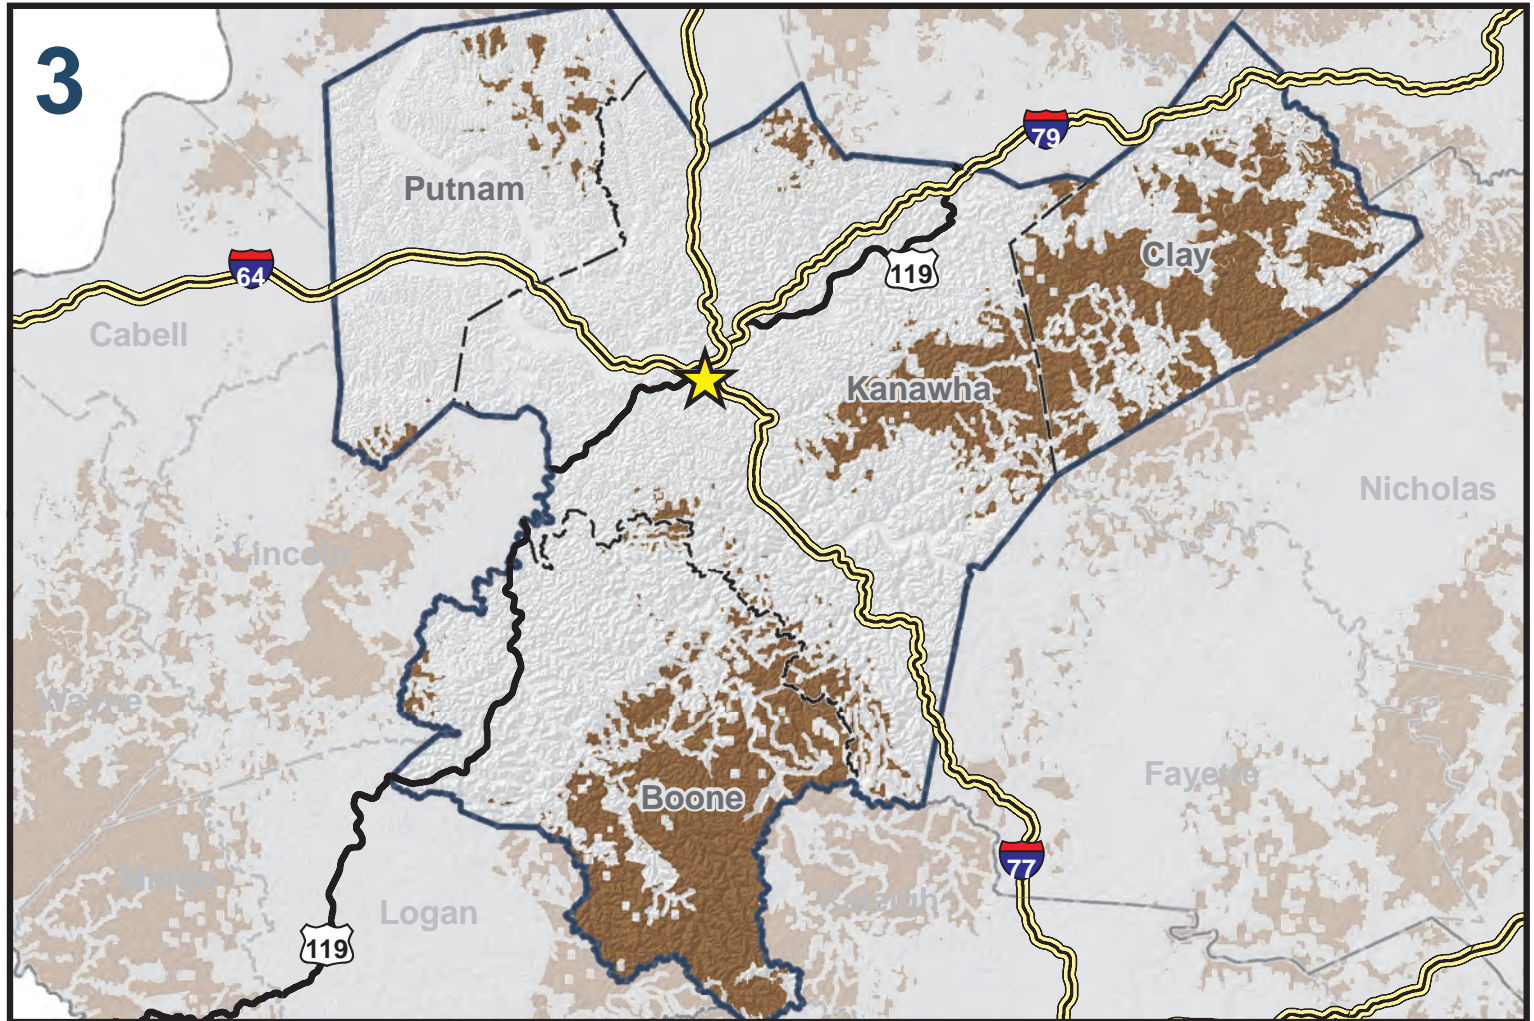

West Virginia Broadband Mapping Program Region 3 - No Broadband Coverage

Data as of 9/30/2012

Publications Policy:

This publication represents interpretations of best available data made by professional geographers. As in all research work, professional interpretations may vary, and can change with advancements in both technology and data quality. This publication is offered as a service of the State of West Virginia; proper use of the information herein is the sole responsibility of the user.

Permission to reproduce this publication is granted if acknowledgement is given to the West Virginia Geological and Economic Survey.

Map Date: November 30, 2012
Projection: Transverse Mercator
Horizontal Datum: NAD 83
Coordinate System: UTMz17n
Map scale for full
8.5" x 11" display: 1:750,000