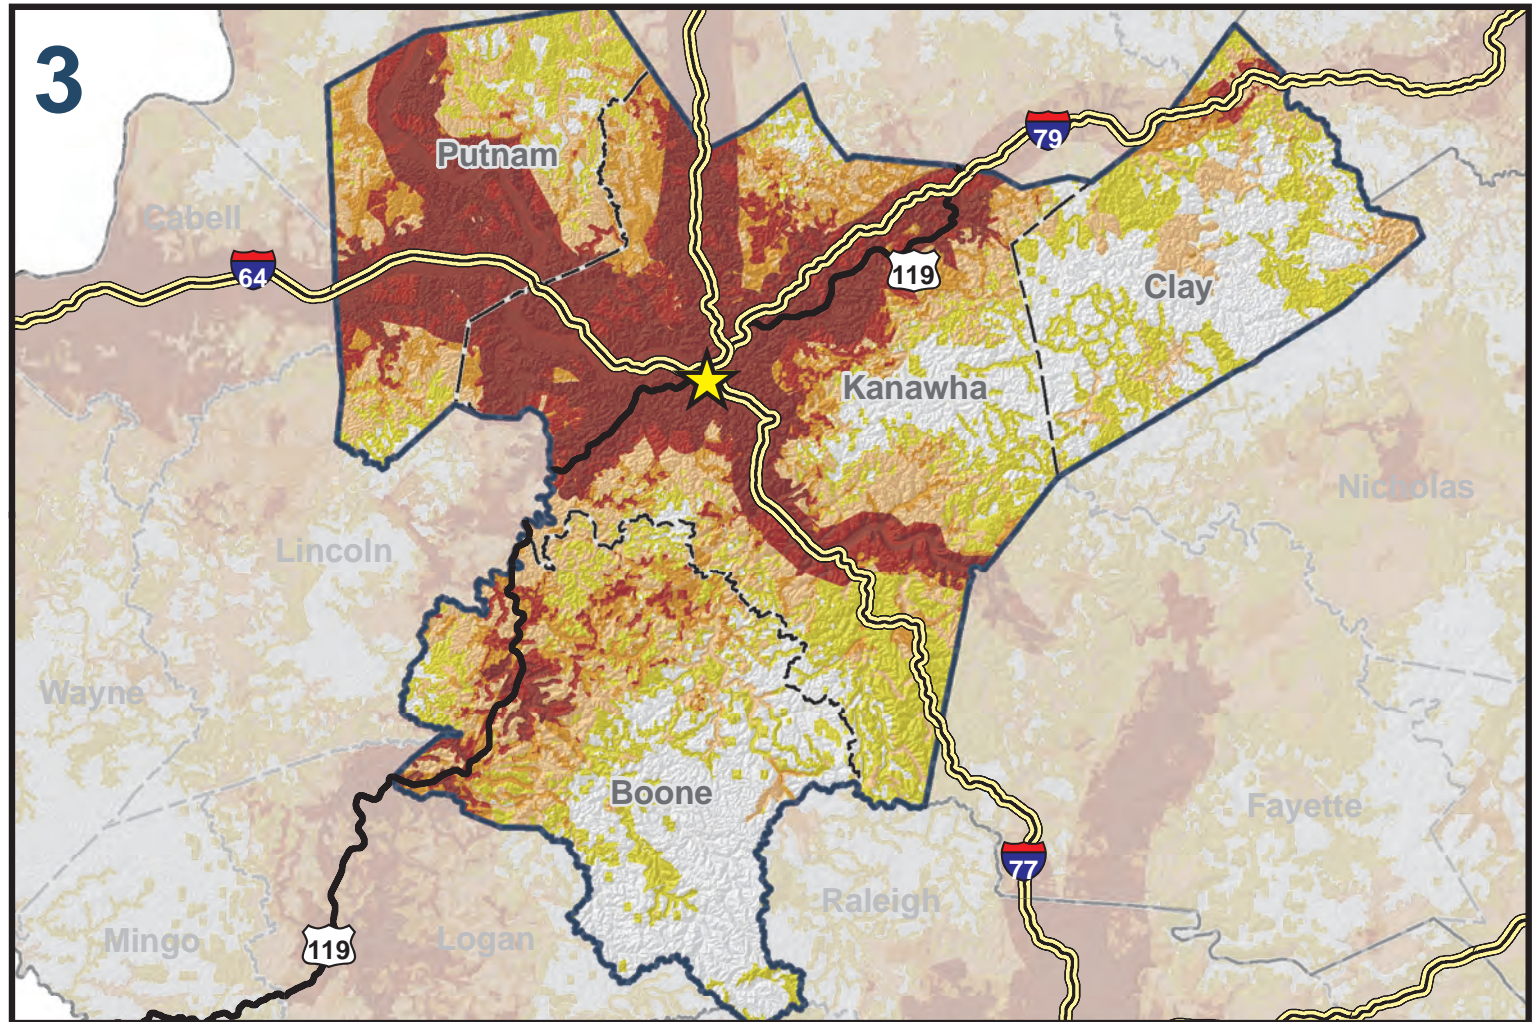

West Virginia

Broadband Mapping Program

Region 3 - Total Number of Broadband Providers

Data as of 9/30/2012

Publications Policy:

This publication represents interpretations of best available data made by professional geographers. As in all research work, professional interpretations may vary, and can change with advancements in both technology and data quality. This publication is offered as a service of the State of West Virginia; proper use of the information herein is the sole responsibility of the user.

Permission to reproduce this publication is granted if acknowledgement is given to the West Virginia Geological and Economic Survey.

Map Date: November 30, 2012
 Projection: Transverse Mercator
 Horizontal Datum: NAD 83
 Coordinate System: UTMz17n
 Map scale for full 8.5" x 11" display: 1:750,000