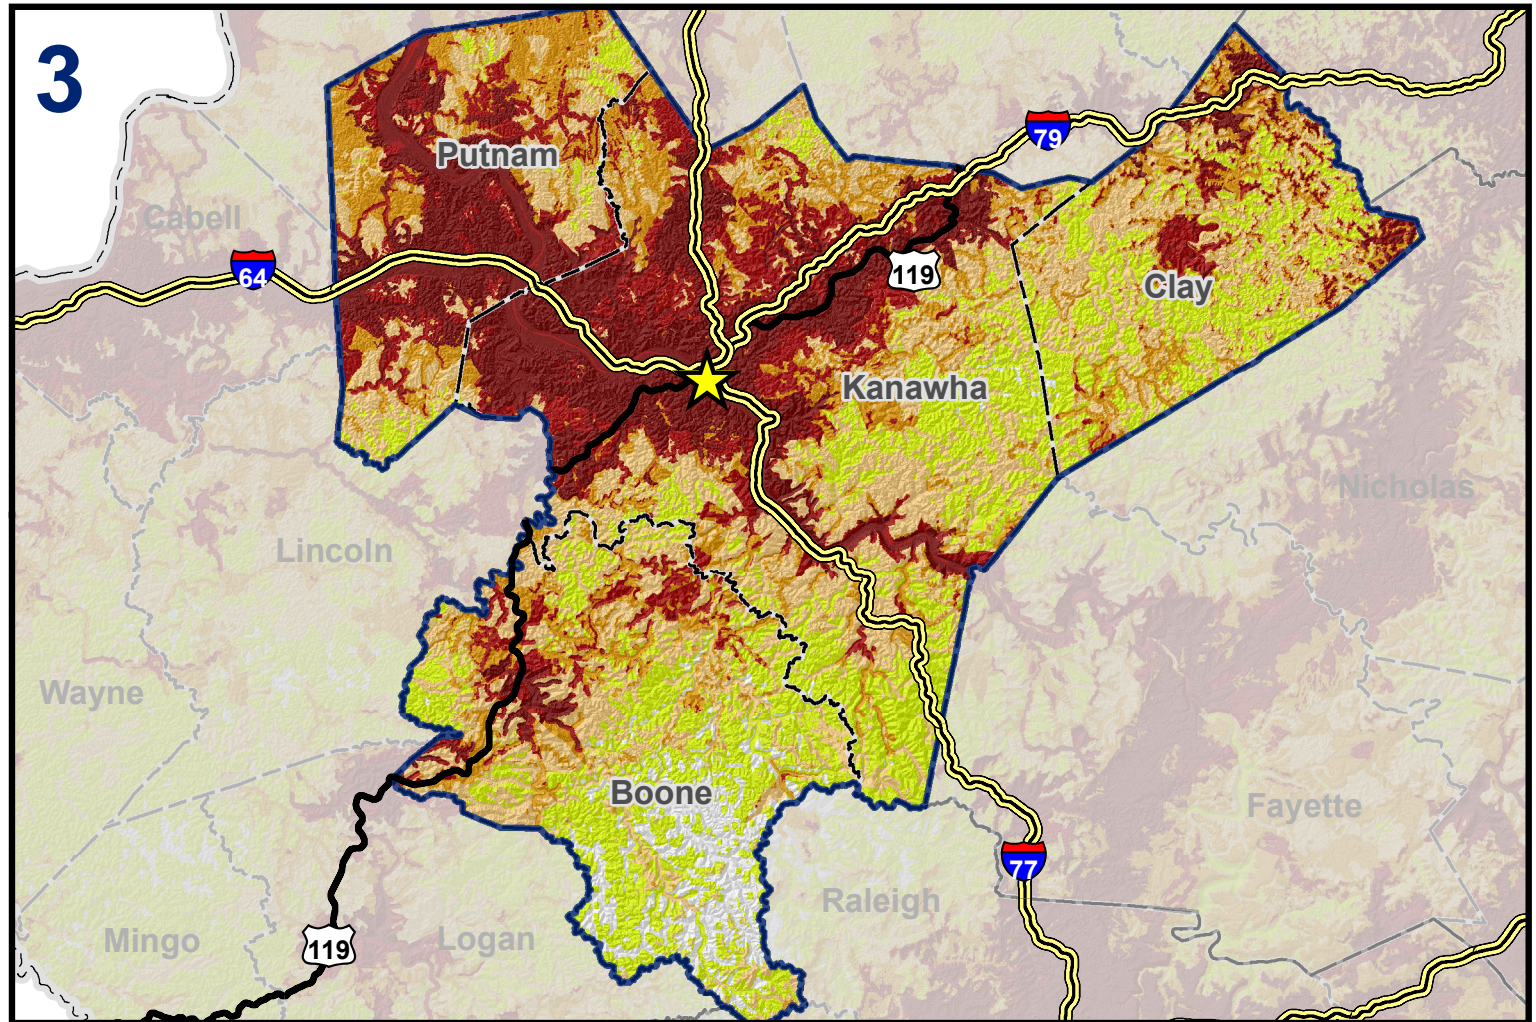

West Virginia Geological and Economic Survey
Mont Chateau Research Center
1 Mont Chateau Road
Morgantown, WV 26508-8079
Phone: (304) 594-2331
www.wvgs.wvnet.edu

www.wvbroadbandmap.org