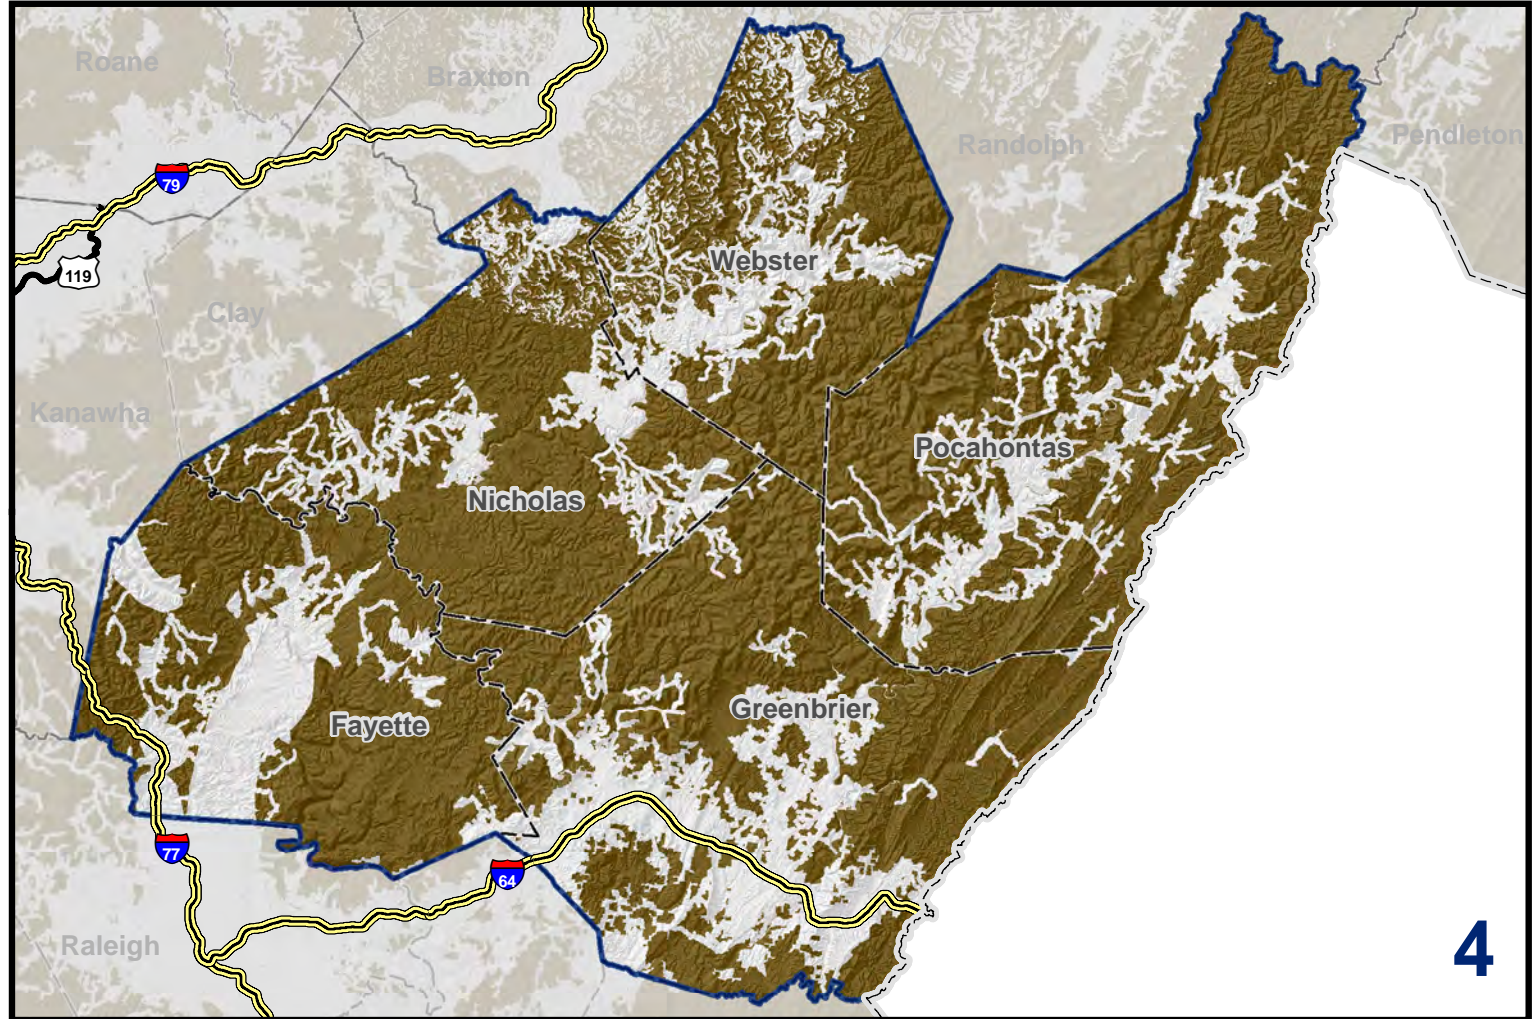

Legend

- No Broadband Coverage
- Commerce Planning & Development Regions
- Counties
- Interstates
- US Highways