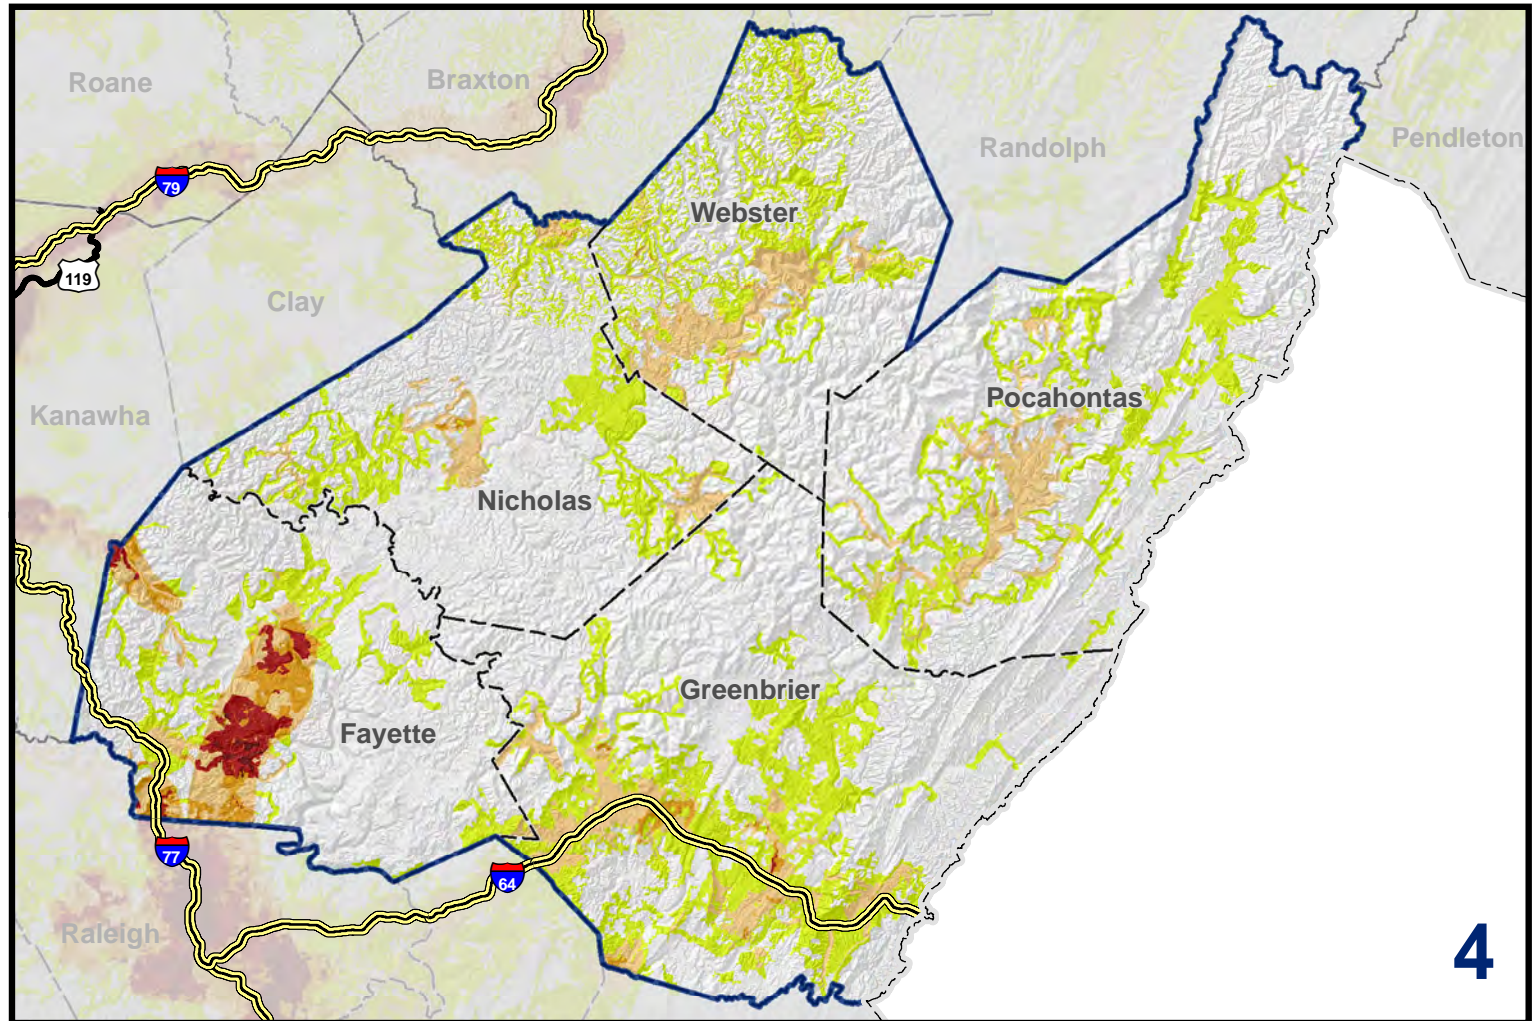

Legend

- 1 Provider
- 2 Providers
- 3 Providers
- 4 Providers
- 5 or More Providers
- Commerce Planning & Development Regions
- Counties
- Interstates
- US Highways