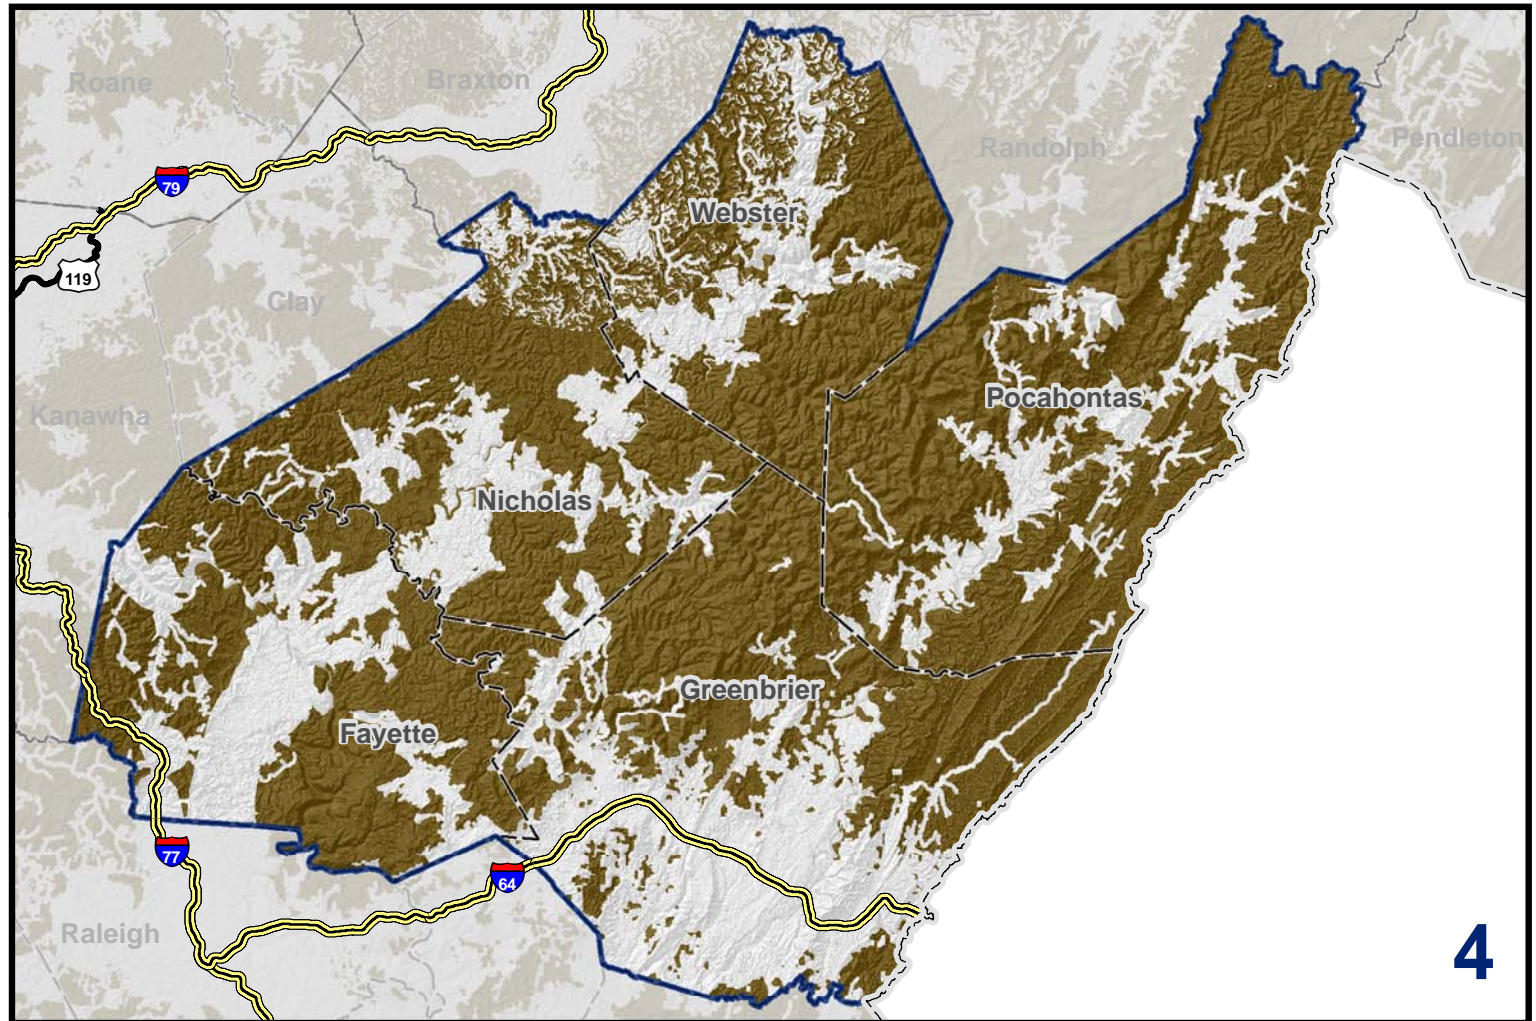

Legend

- No Broadband Coverage
- Commerce Planning & Development Regions
- Counties
- Interstates
- US Highways