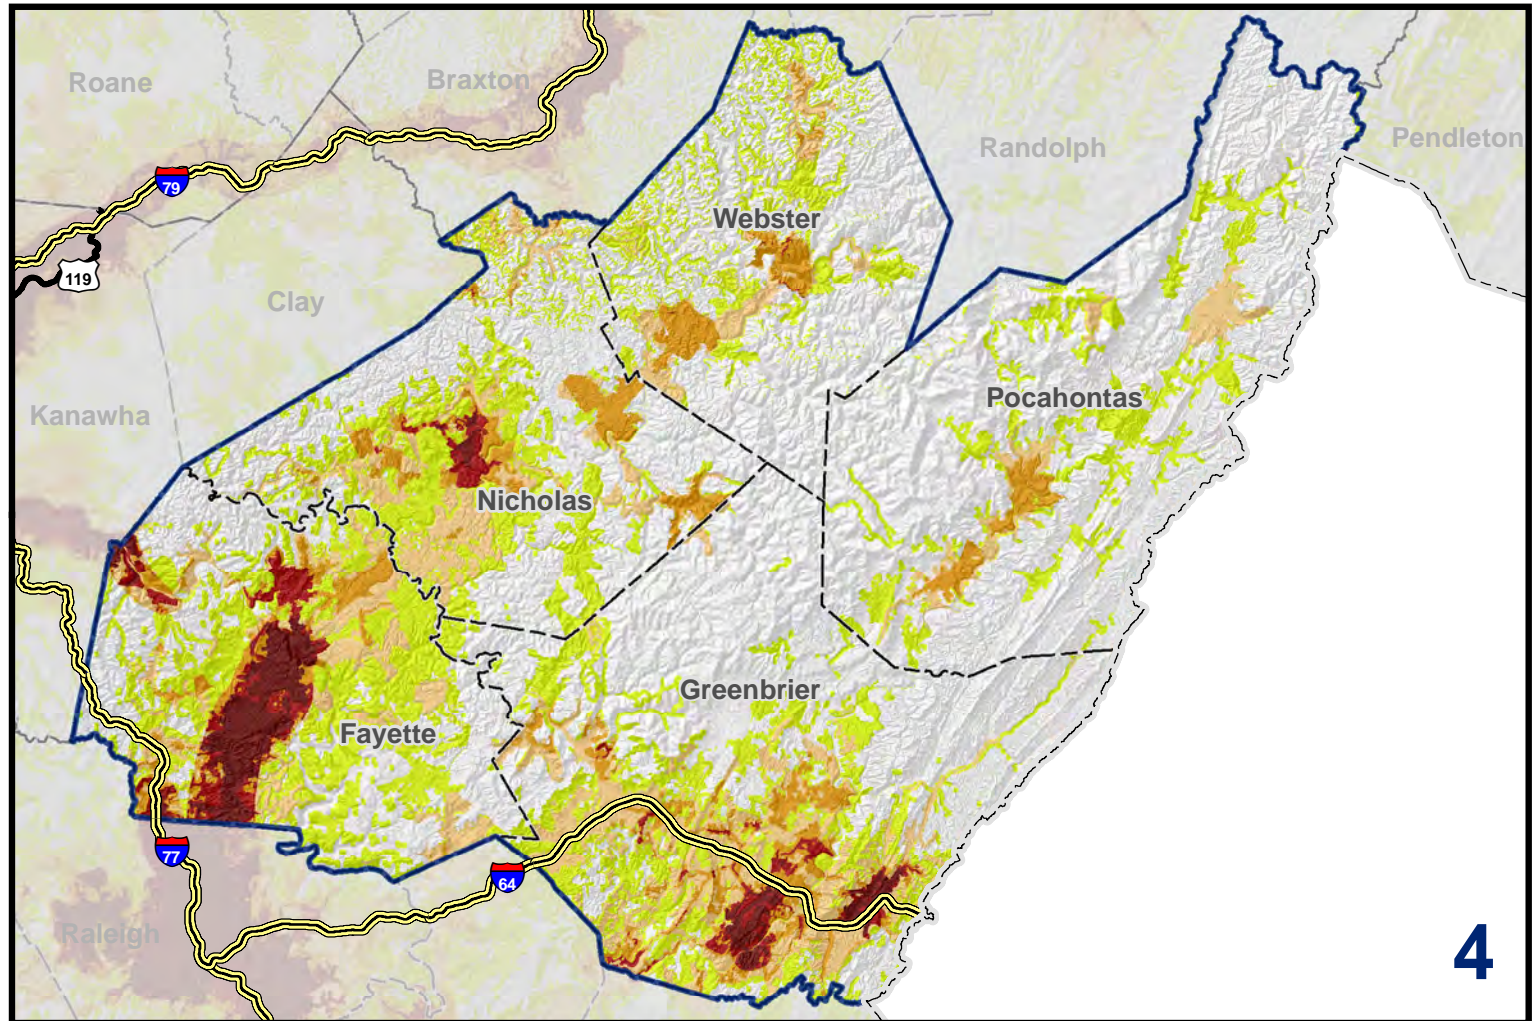

Legend

- 1 Provider
- 2 Providers
- 3 Providers
- 4 Providers
- 5 or More Providers
- Commerce Planning & Development Regions
- Counties
- Interstates
- US Highways