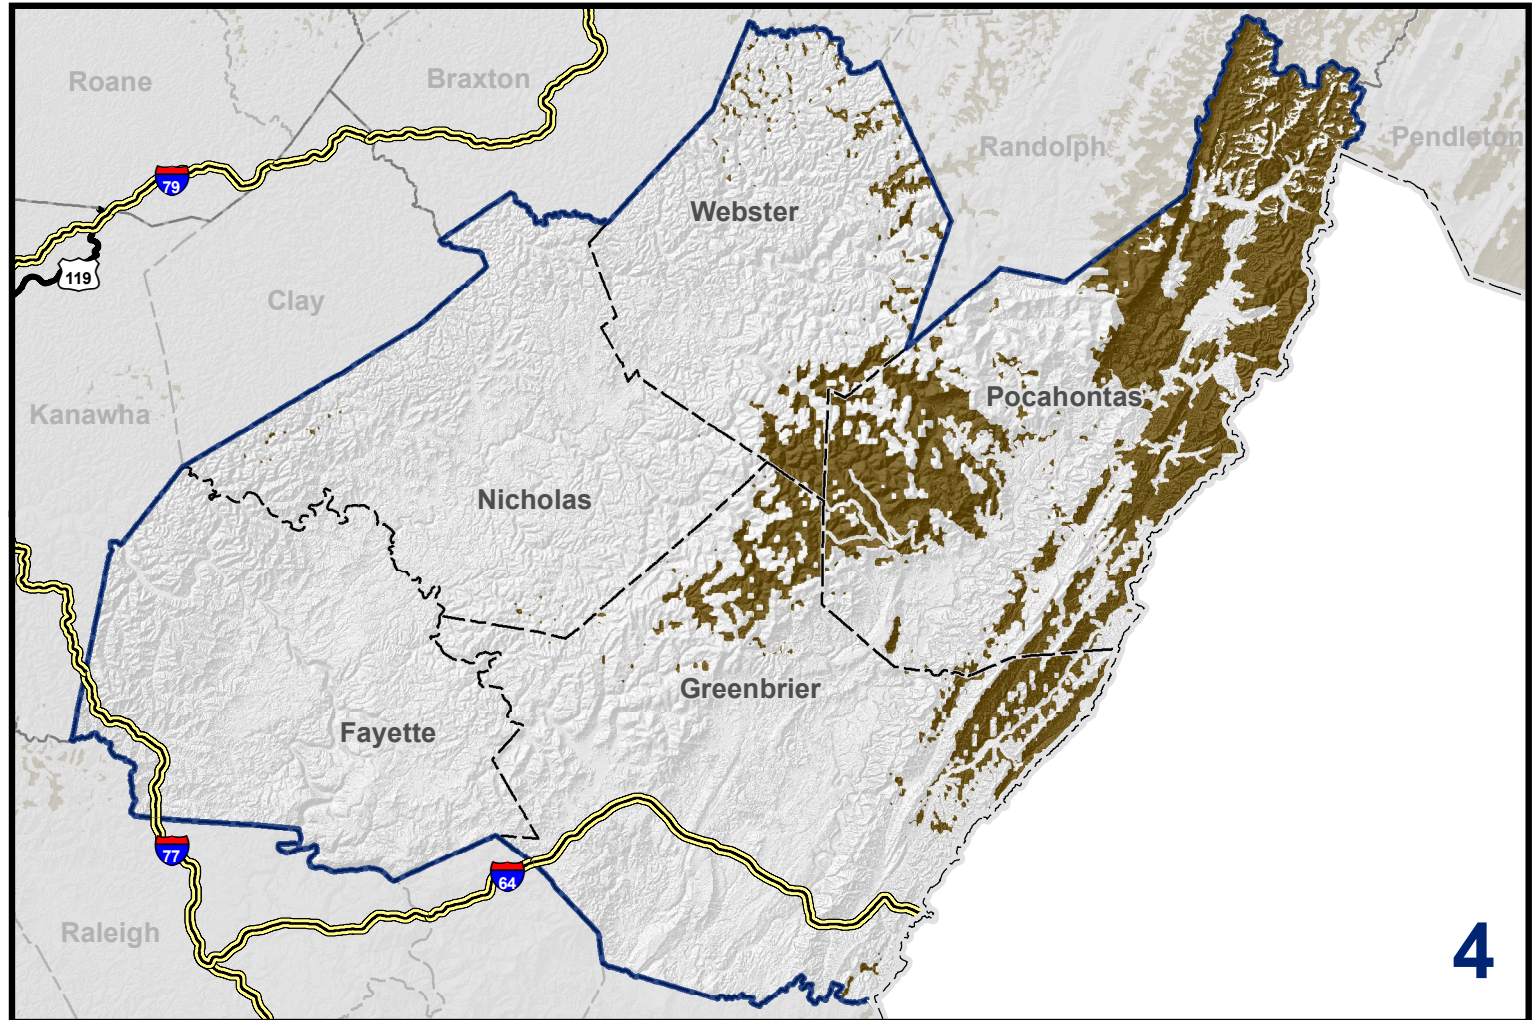

Legend

- No Broadband Coverage
- Commerce Planning & Development Regions
- Counties
- Interstates
- US Highways