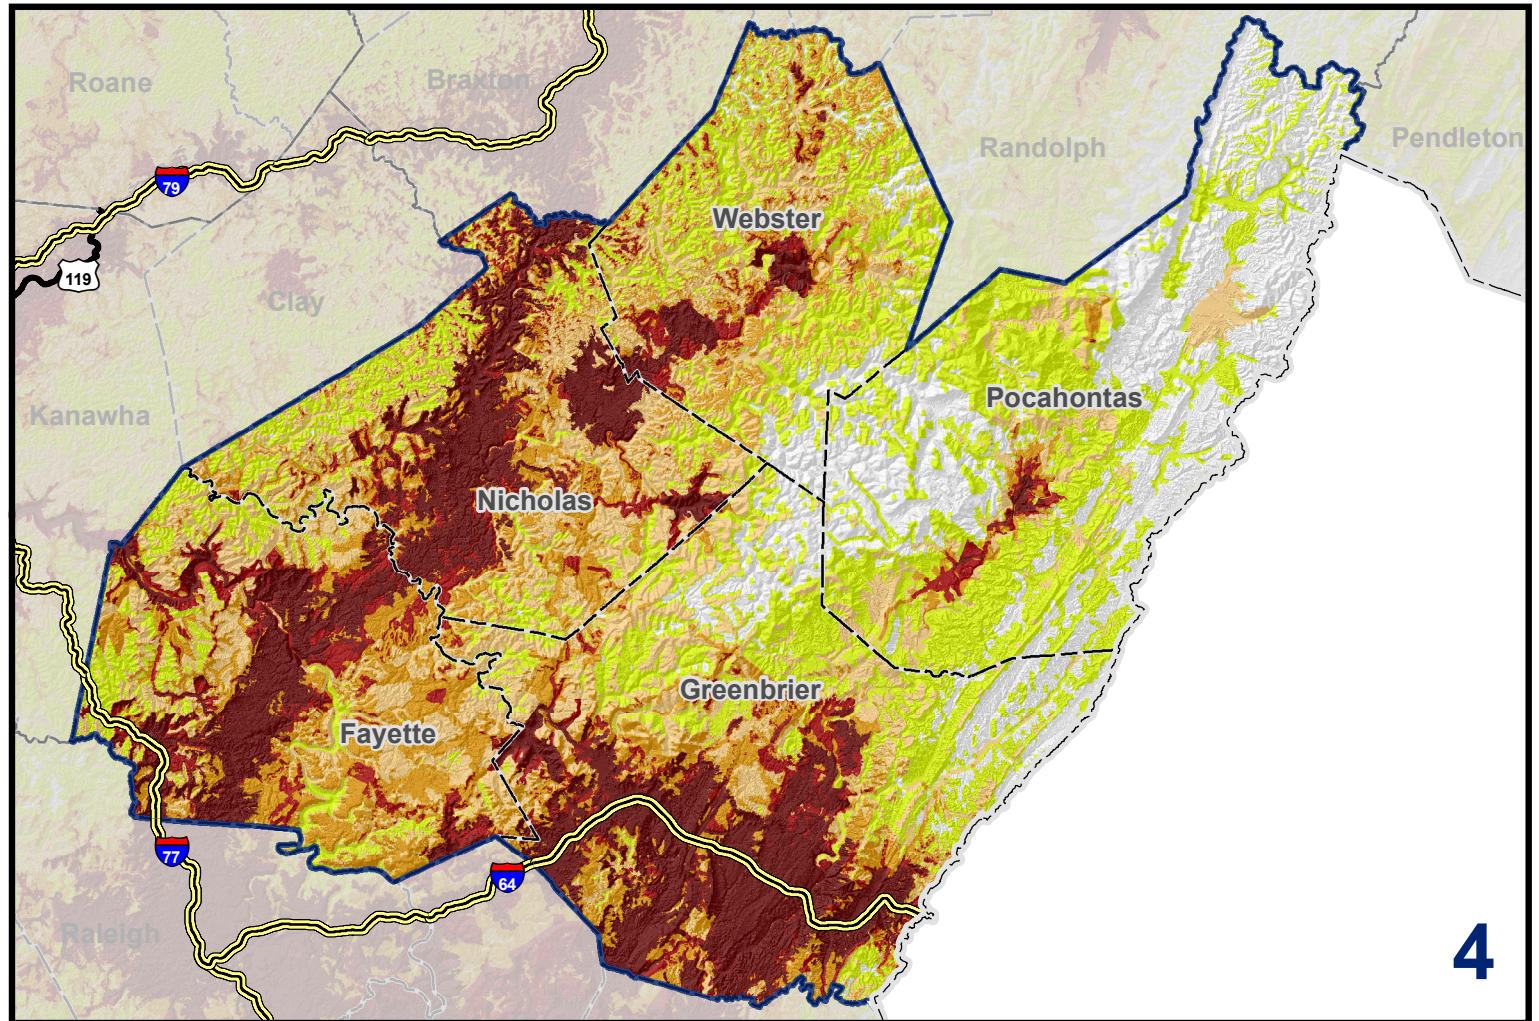

Legend

- 1 Provider
- 2 Providers
- 3 Providers
- 4 Providers
- 5 or More Providers
- Commerce Planning & Development Regions
- Counties
- Interstates
- US Highways