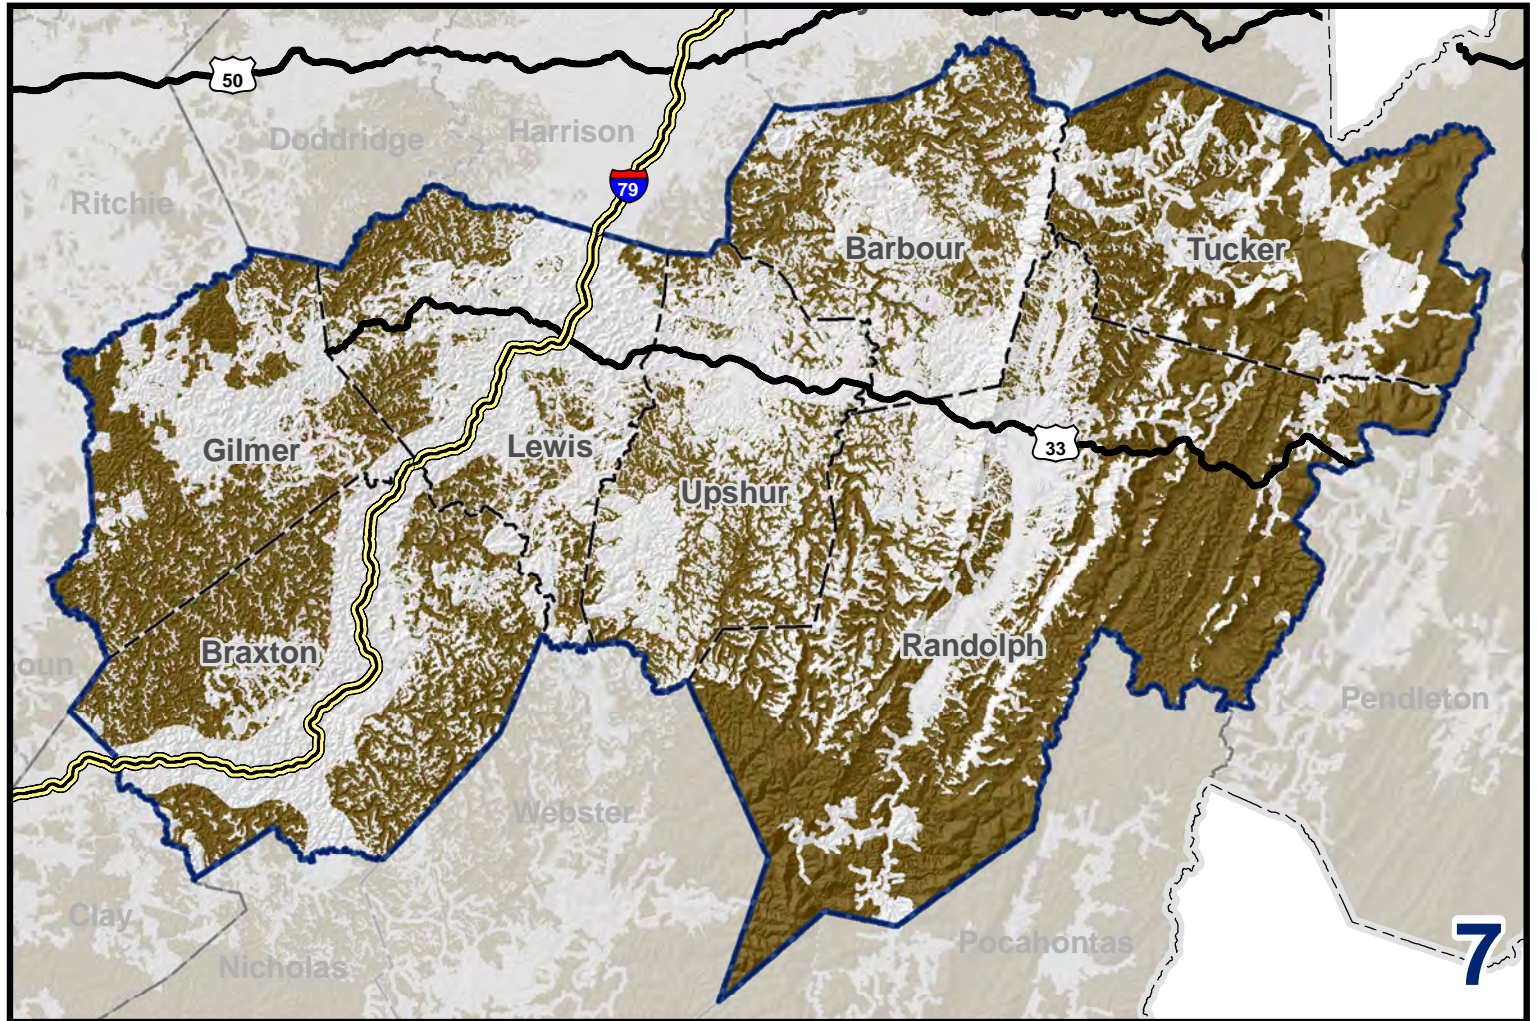

Legend

- No Broadband Coverage
- Commerce Planning & Development Regions
- Counties
- Interstates
- US Highways