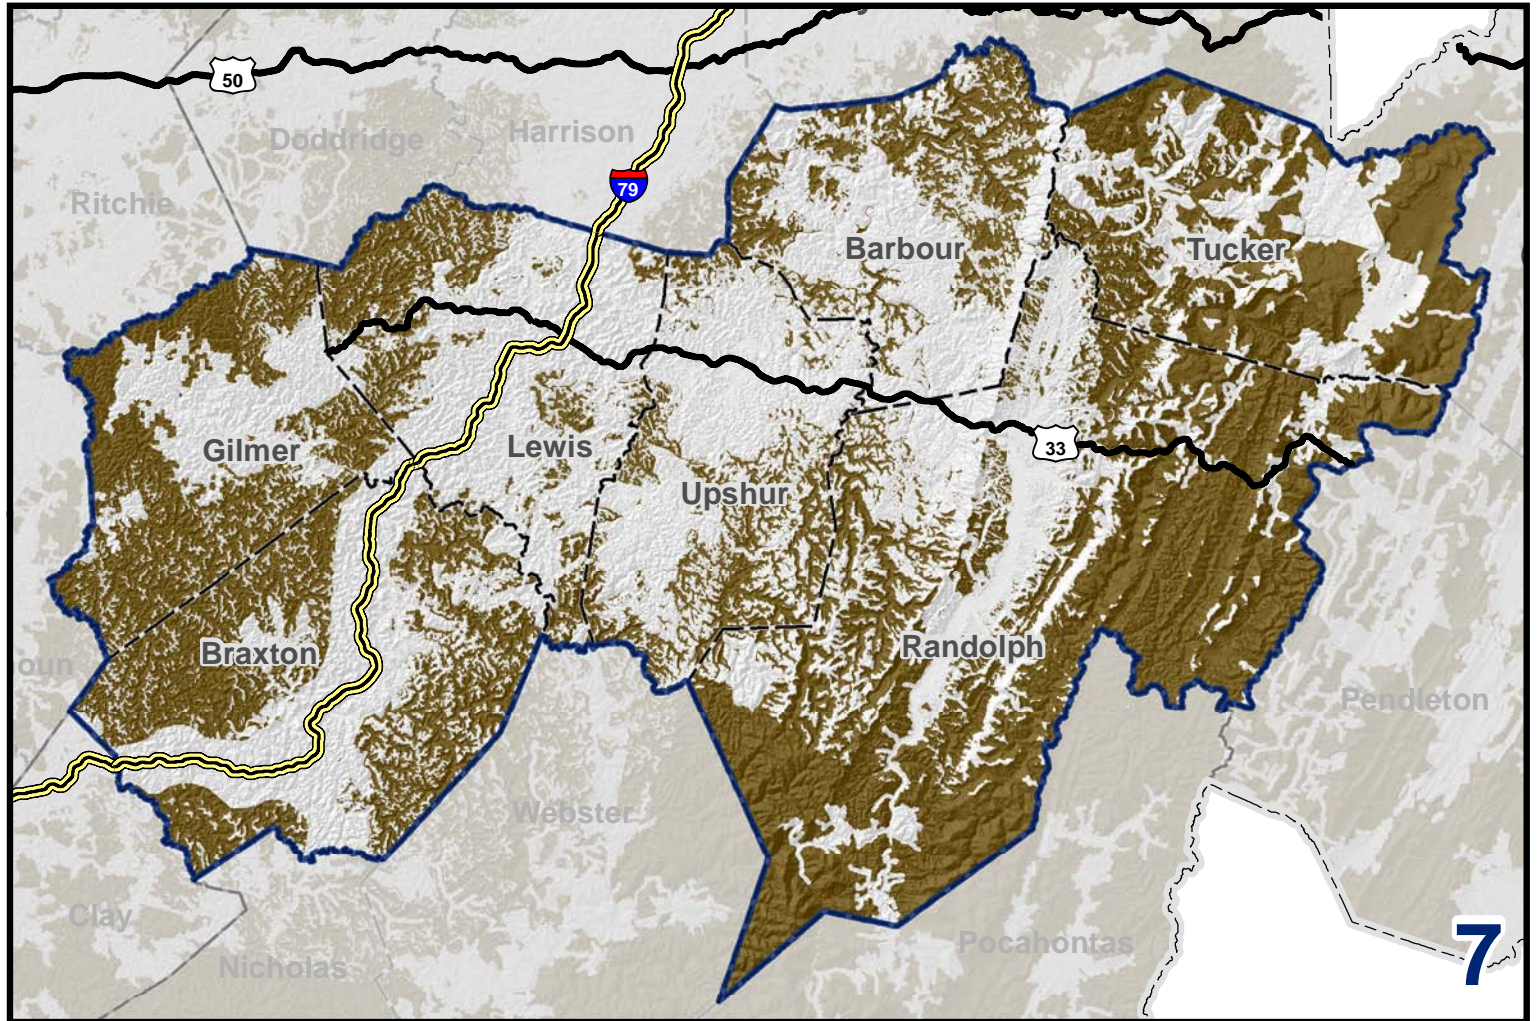

Legend

- No Broadband Coverage
- Commerce Planning & Development Regions
- Counties
- Interstates
- US Highways