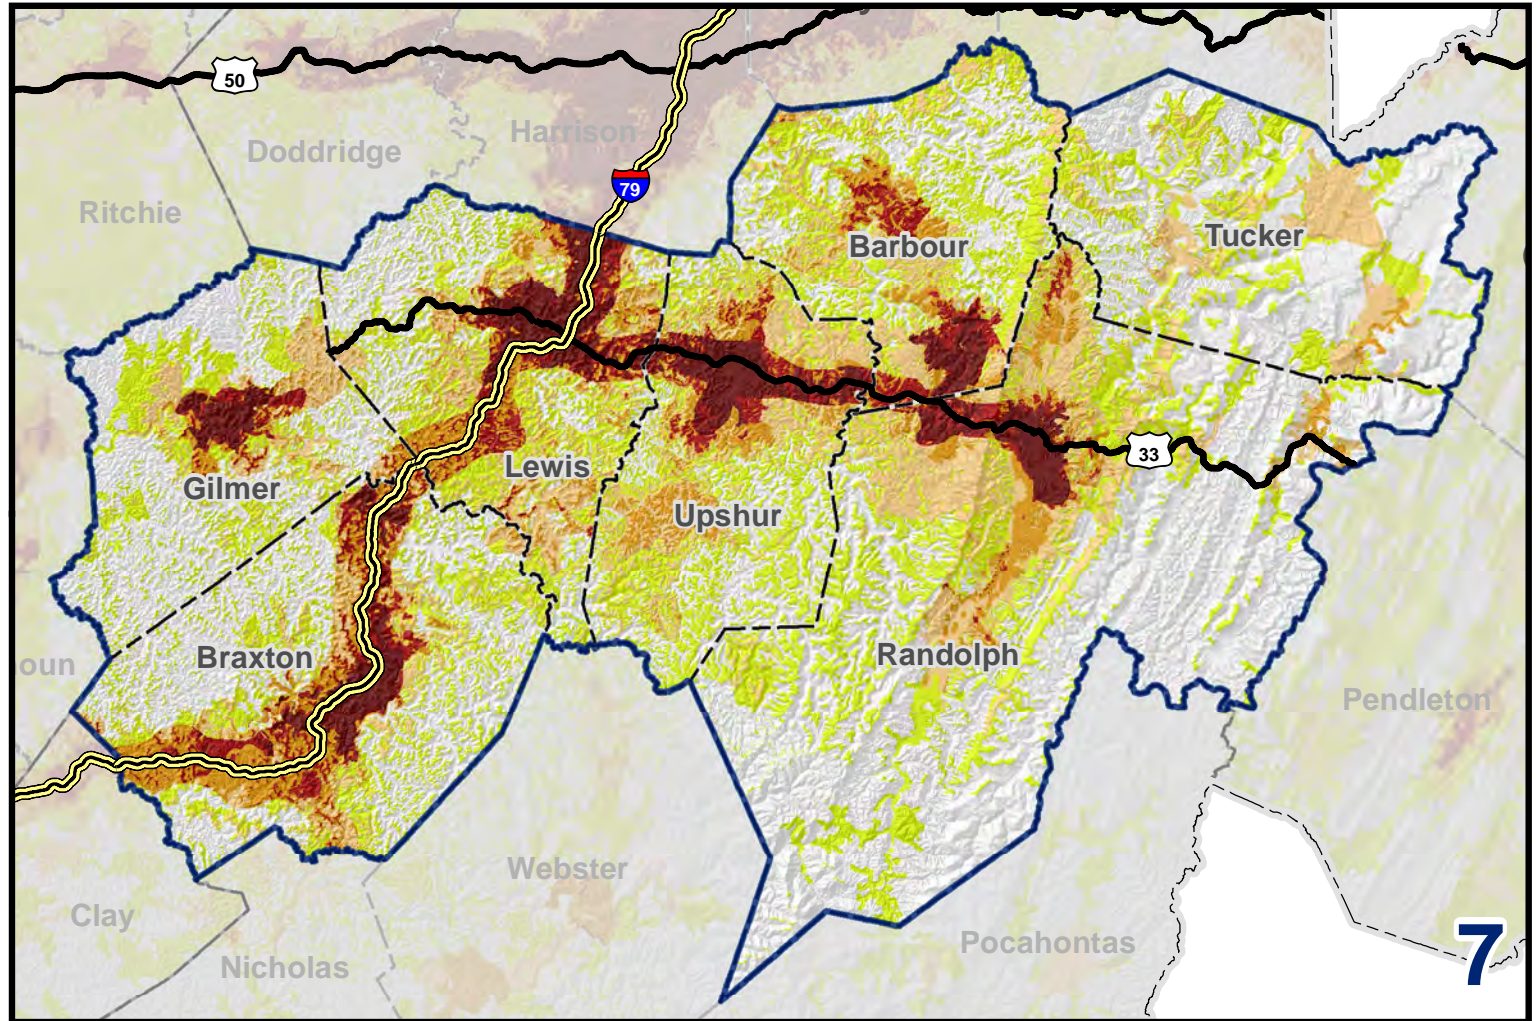

Legend

- 1 Provider
- 2 Providers
- 3 Providers
- 4 Providers
- 5 or More Providers
- Commerce Planning & Development Regions
- Counties
- Interstates
- US Highways