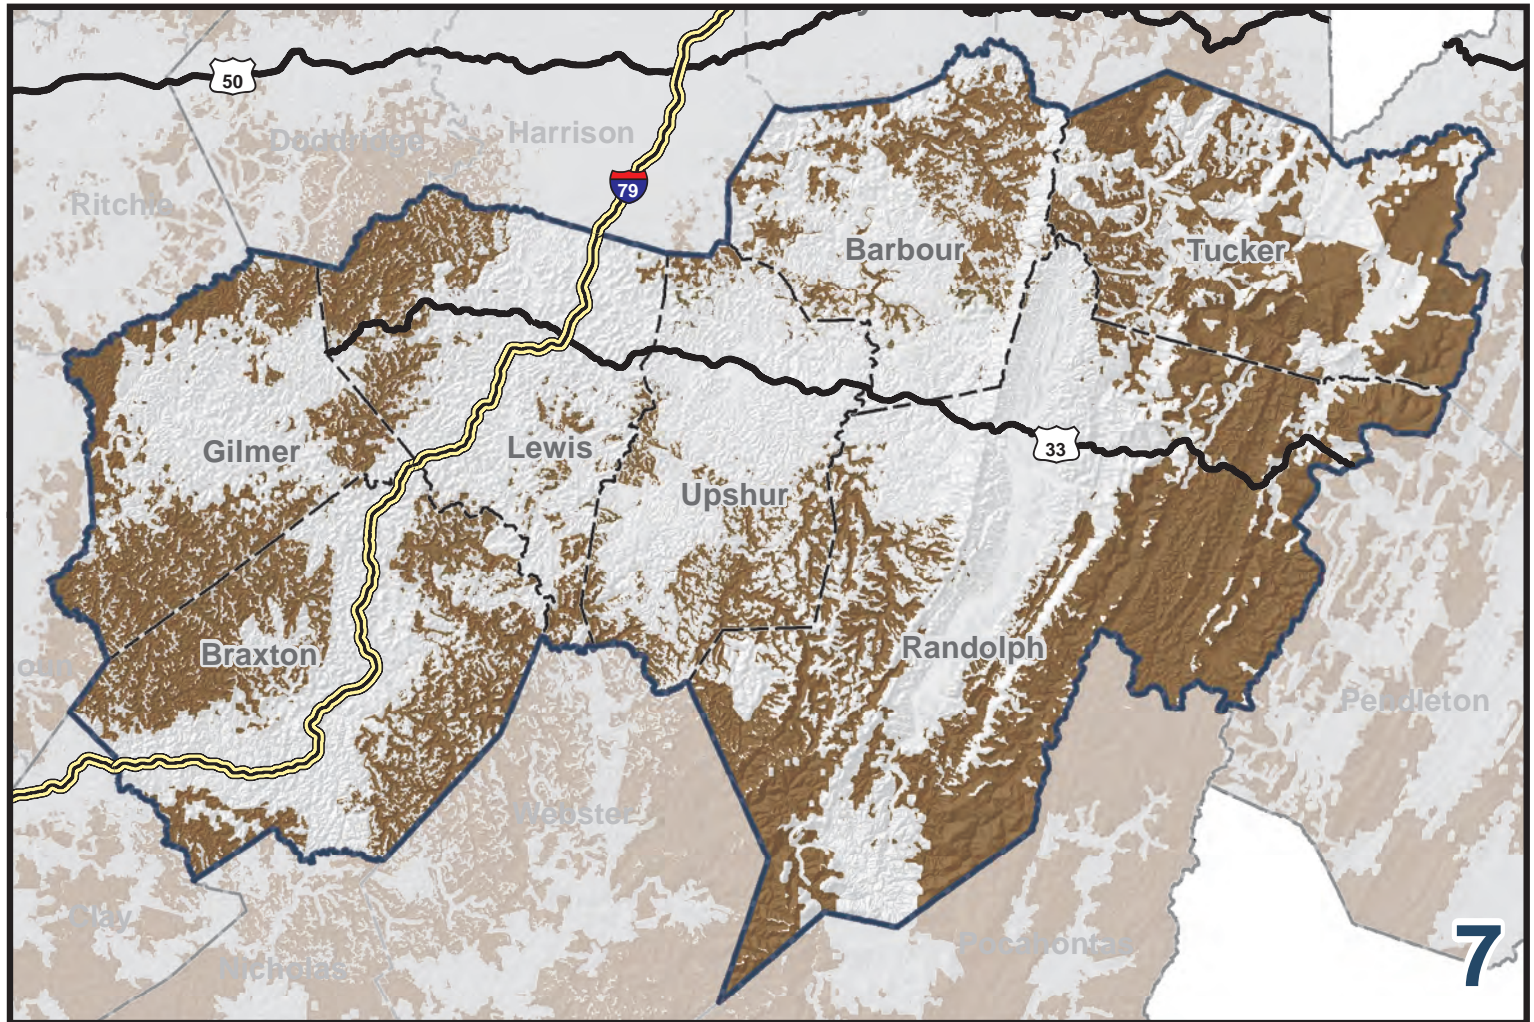

Legend

- No Broadband Coverage
- Commerce Planning & Development Regions
- Counties
- Interstates
- US Highways