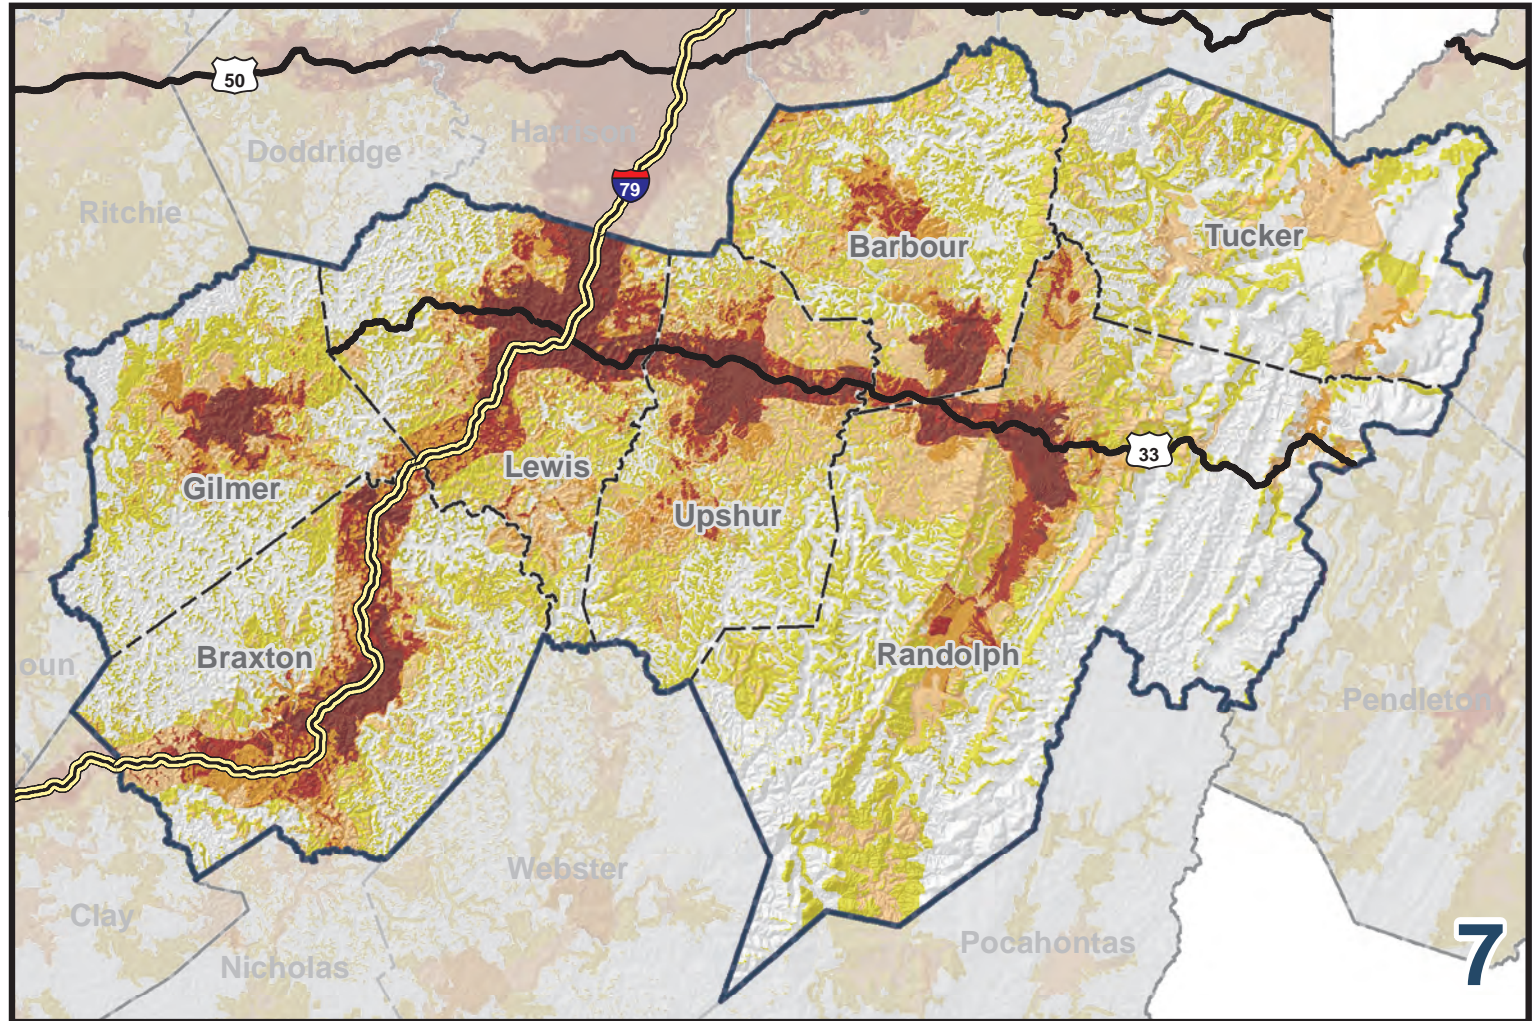

Legend

- 1 Provider
- 2 Providers
- 3 Providers
- 4 Providers
- 5 or More Providers
- Commerce Planning & Development Regions
- Counties
- Interstates
- US Highways