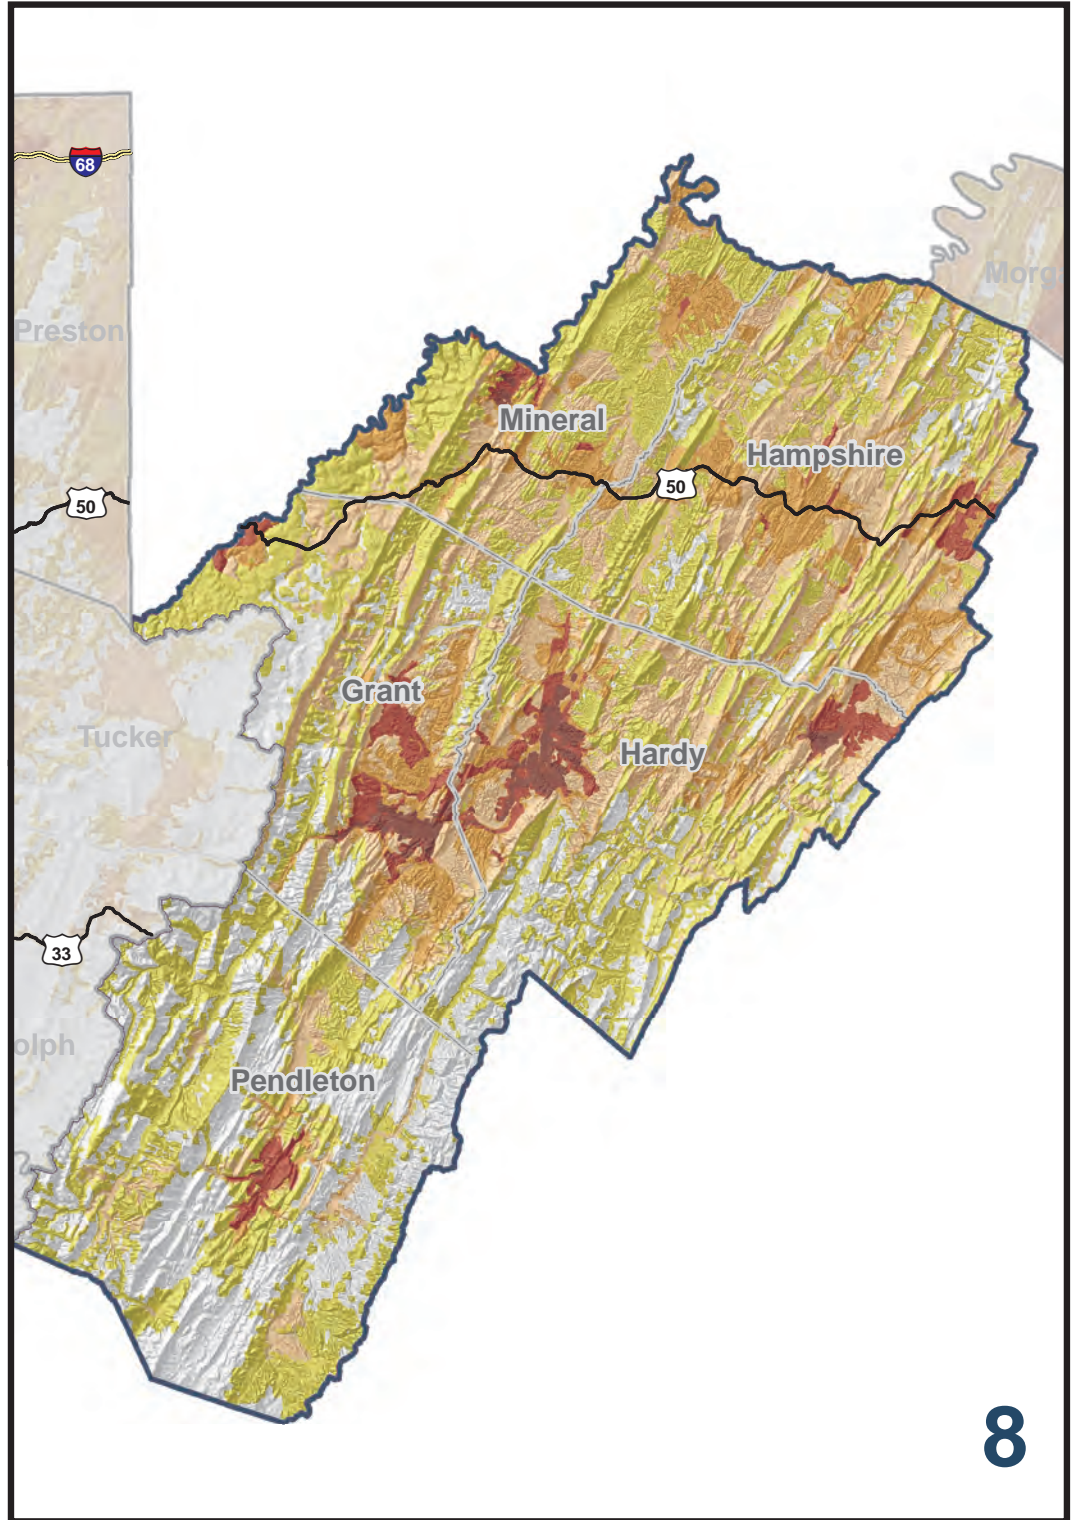

# West Virginia

## Broadband Mapping Program

Permission to reproduce this publication is granted if acknowledgement is given to the West Virginia Geological and Economic Survey and the West Virginia Broadband Mapping Program.

Map Date: November 30, 2012  
 Projection: Transverse Mercator  
 Horizontal Datum: NAD 83  
 Coordinate System: UTMz17n  
 Map scale for full 8.5" x 11" display: 1:825,000

### Legend

- 1 Provider
- 2 Providers
- 3 Providers
- 4 Providers
- 5 or More Providers
- Commerce Planning & Development Regions
- State Boundary
- County Boundaries
- Interstate Highways
- US Highways