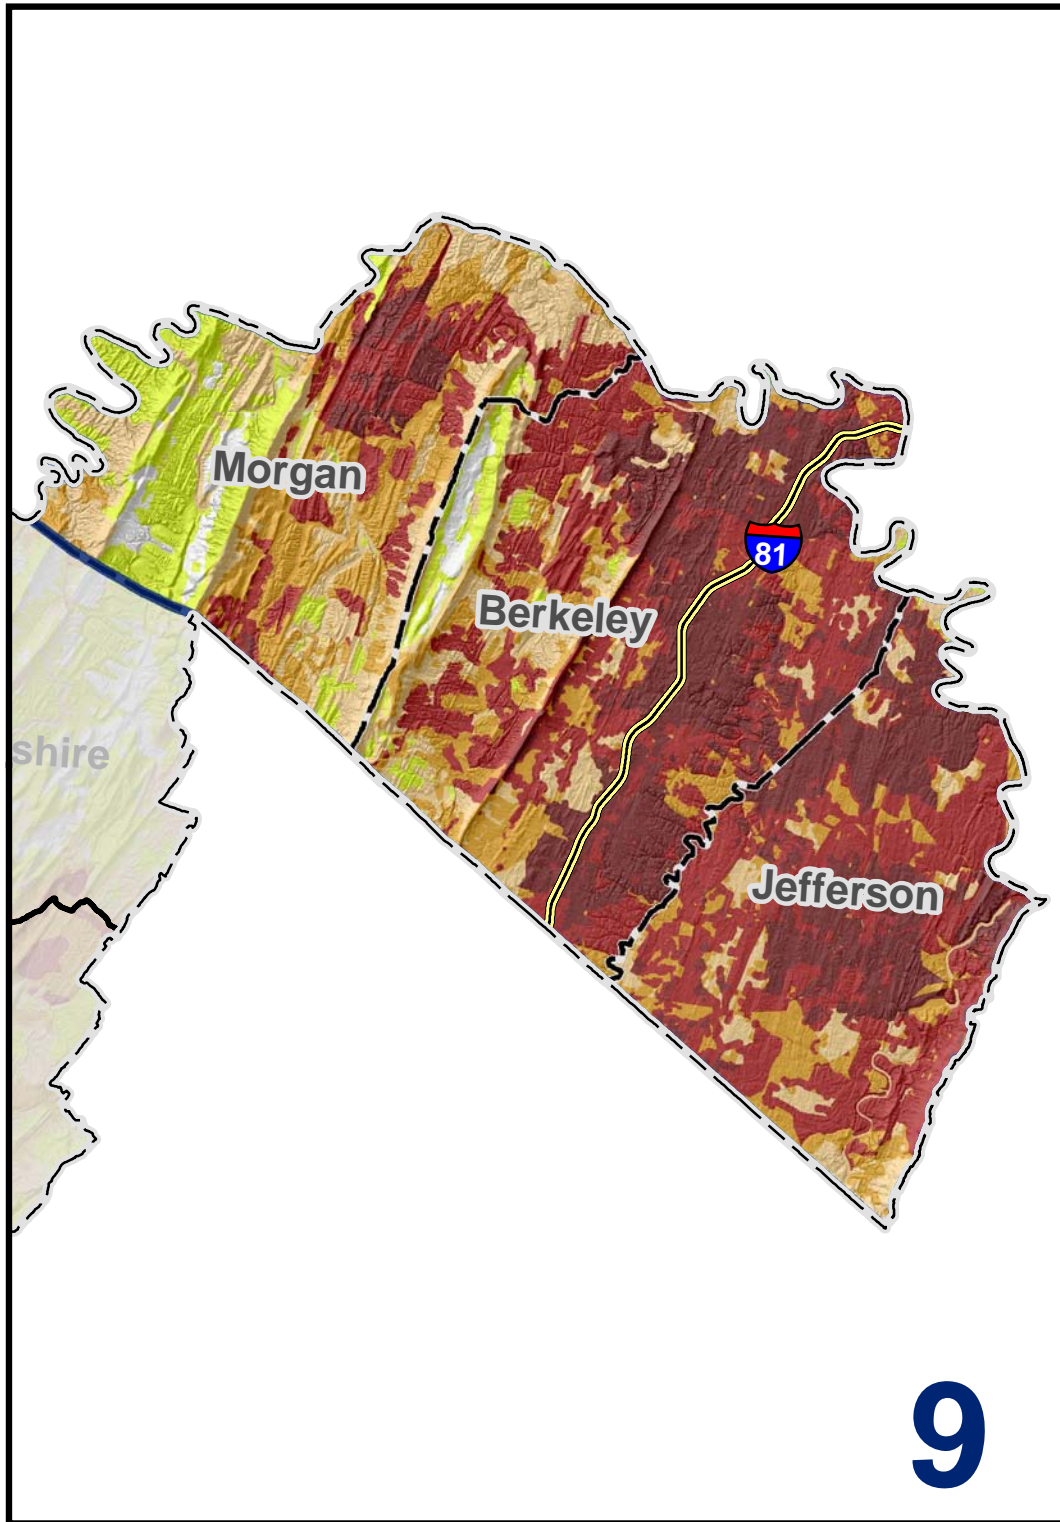

Legend

- 1 Provider
- 2 Providers
- 3 Providers
- 4 Providers
- 5 or More Providers
- Commerce Planning & Development Regions
- Counties
- Interstates
- US Highways