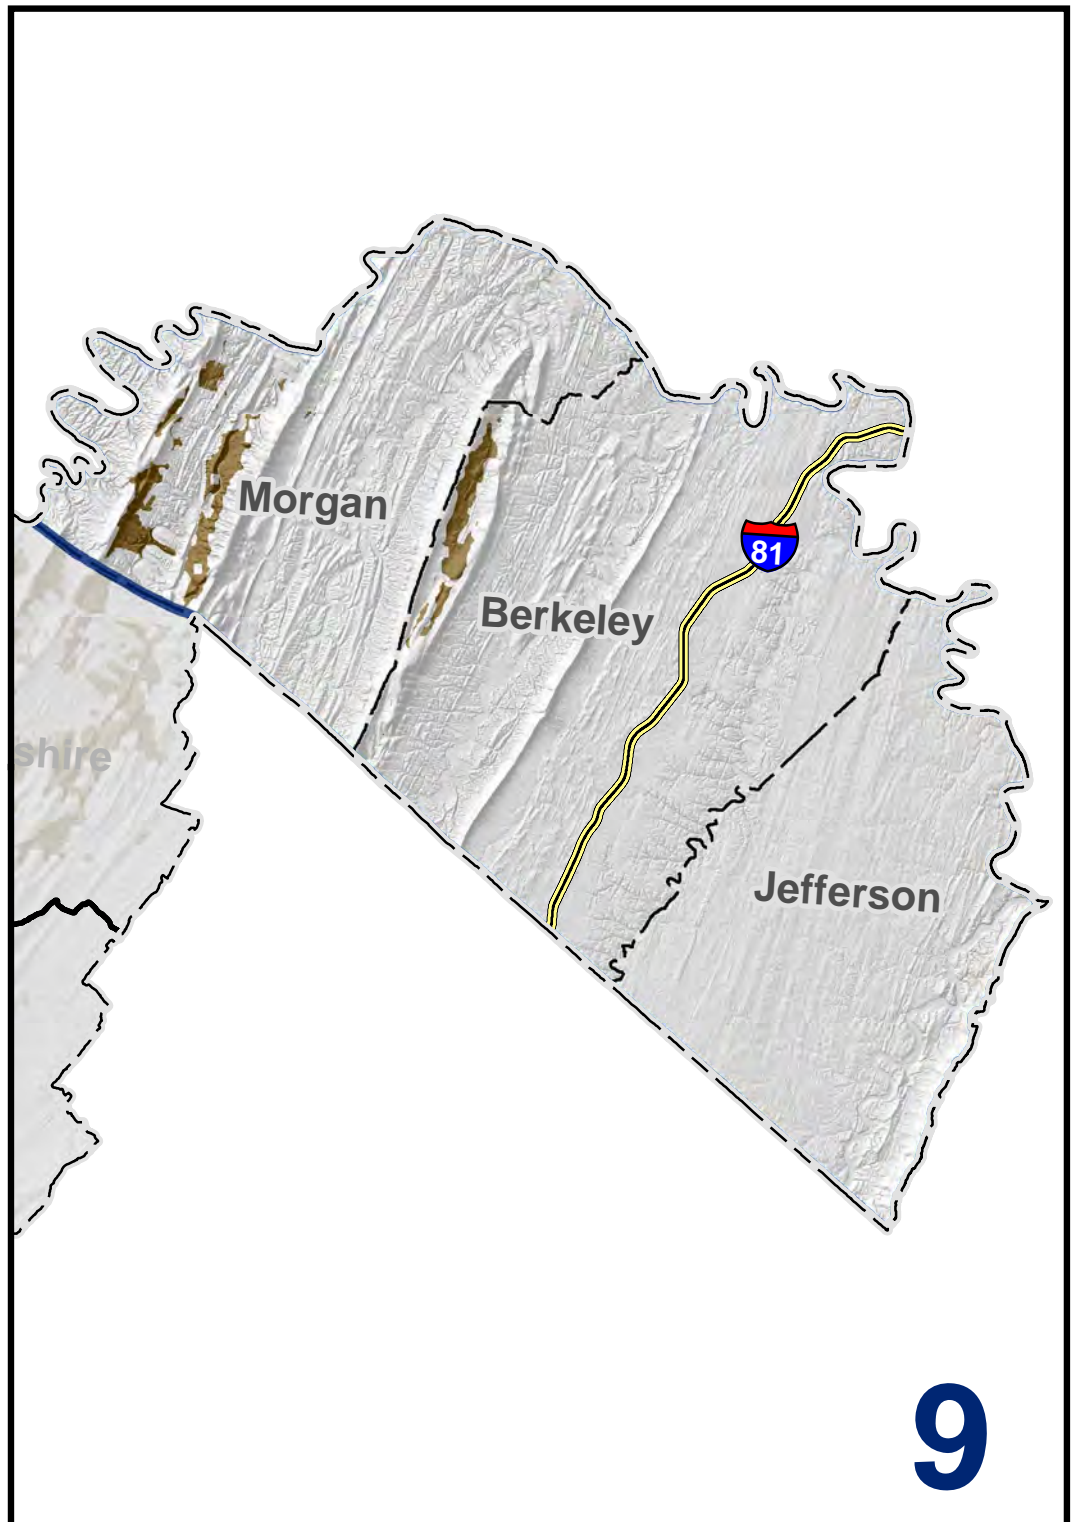

Legend

- No Broadband Coverage
- Commerce Planning & Development Regions
- Counties
- Interstates
- US Highways