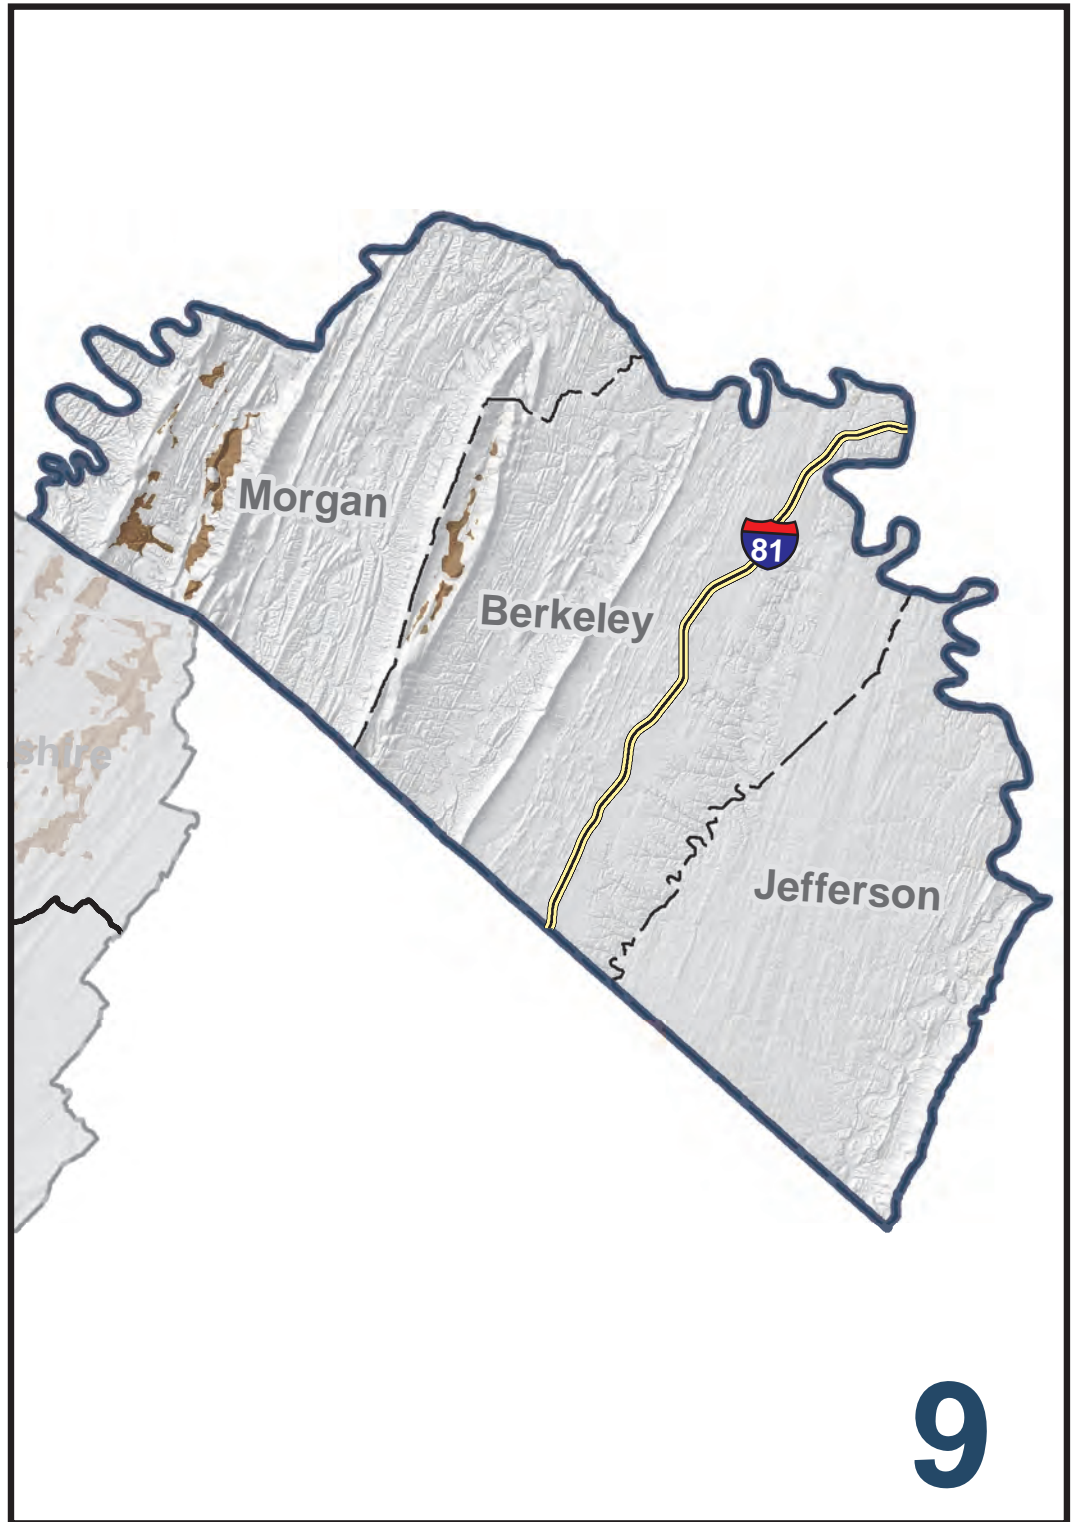

Legend

- No Broadband Coverage
- Commerce Planning & Development Regions
- Counties
- Interstates
- US Highways