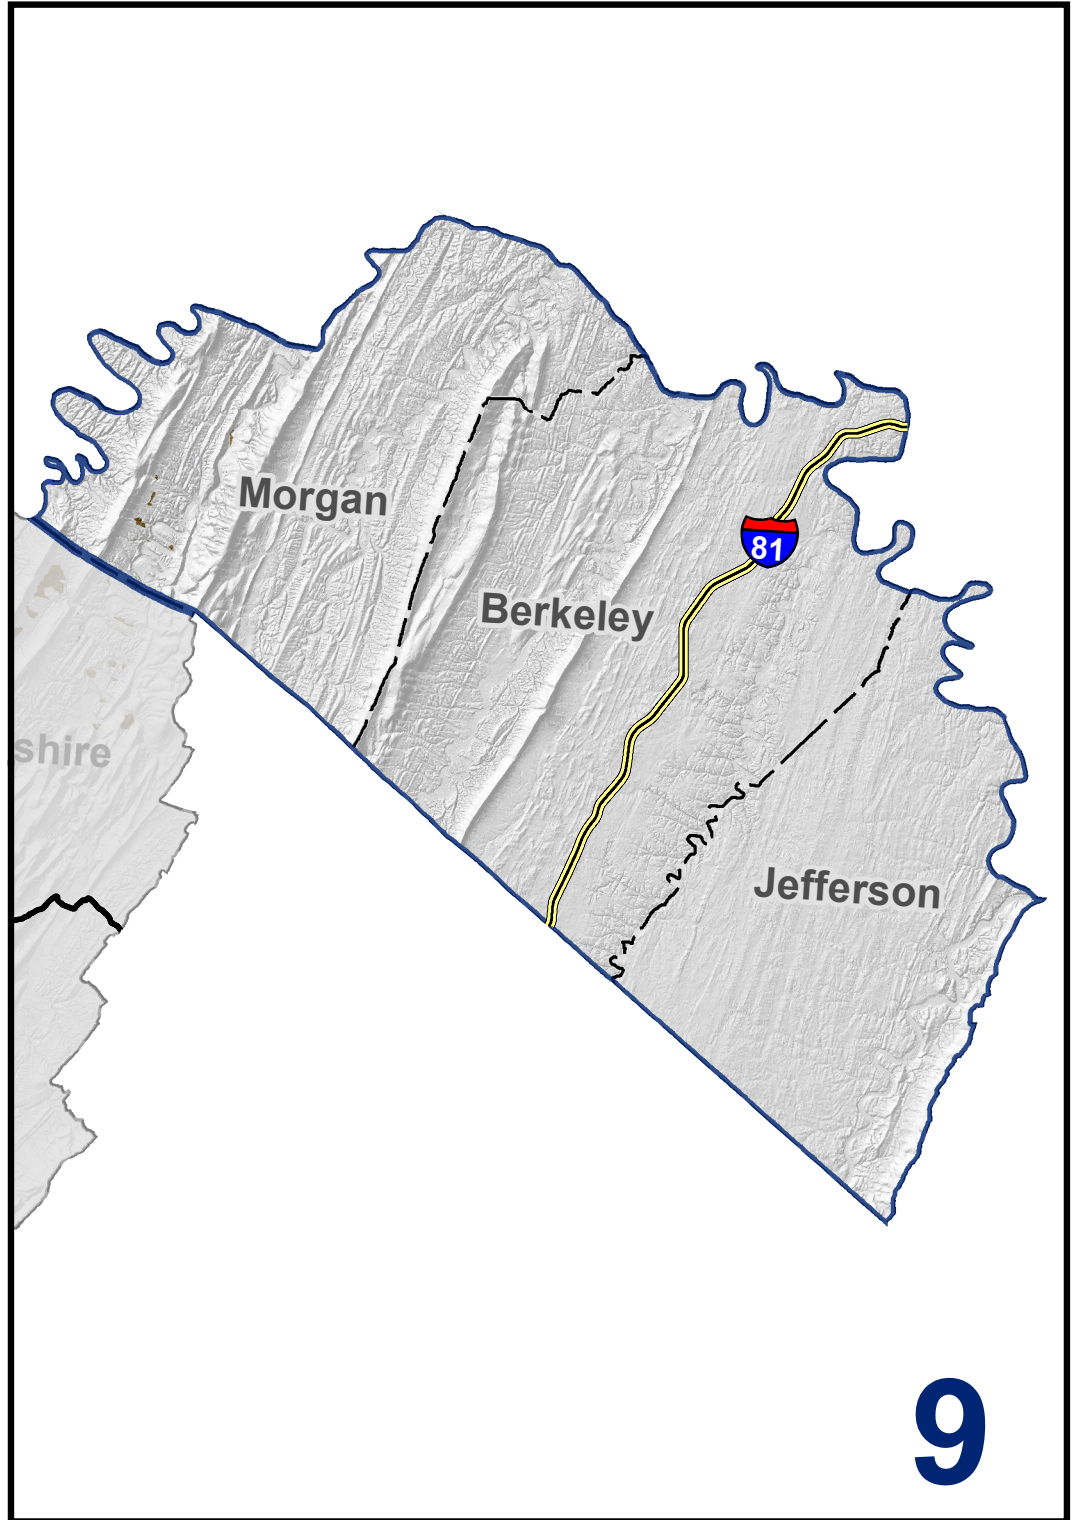

Legend

- No Broadband Coverage
- Commerce Planning & Development Regions
- Counties
- Interstates
- US Highways