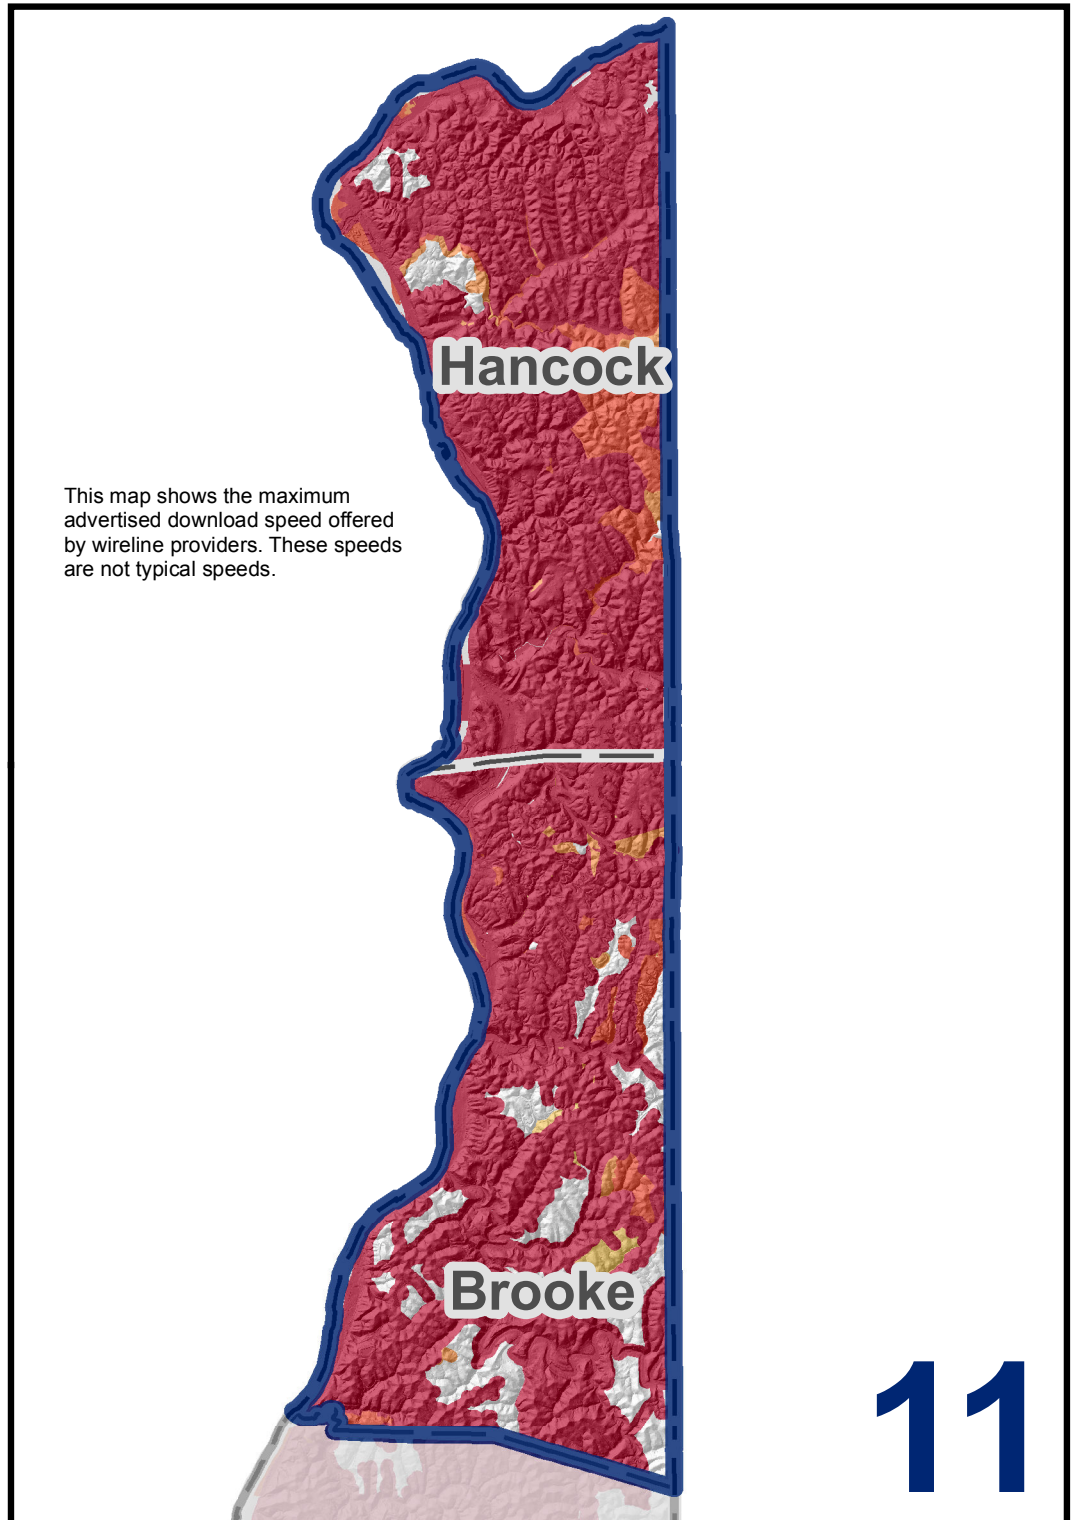

West Virginia

Broadband Mapping Program

Region 11 - Maximum Download Speed, Wireline

Data as of 6/30/2014

Publications Policy:

This publication represents interpretations of best available data made by professional geographers. As in all research work, professional interpretations may vary, and can change with advancements in both technology and data quality. This publication is offered as a service of the State of West Virginia; proper use of the information herein is the sole responsibility of the user.

Permission to reproduce this publication is granted if acknowledgement is given to the West Virginia Geological and Economic Survey and the West Virginia Broadband Mapping Program.

Map Date: January 29, 2016
 Projection: Transverse Mercator
 Horizontal Datum: NAD 83
 Coordinate System: UTMz17n
 Map scale for full 8.5" x 11" display: 1:275,000

Legend

Max Download Speed, Wireline

- 768 kbps - 3 mbps
- 3 mbps - 10 mbps
- 10 mbps - 25 mbps
- Greater than 25 mbps
- Commerce Planning & Development Regions
- State Boundary
- Counties

This map shows the maximum advertised download speed offered by wireline providers. These speeds are not typical speeds.