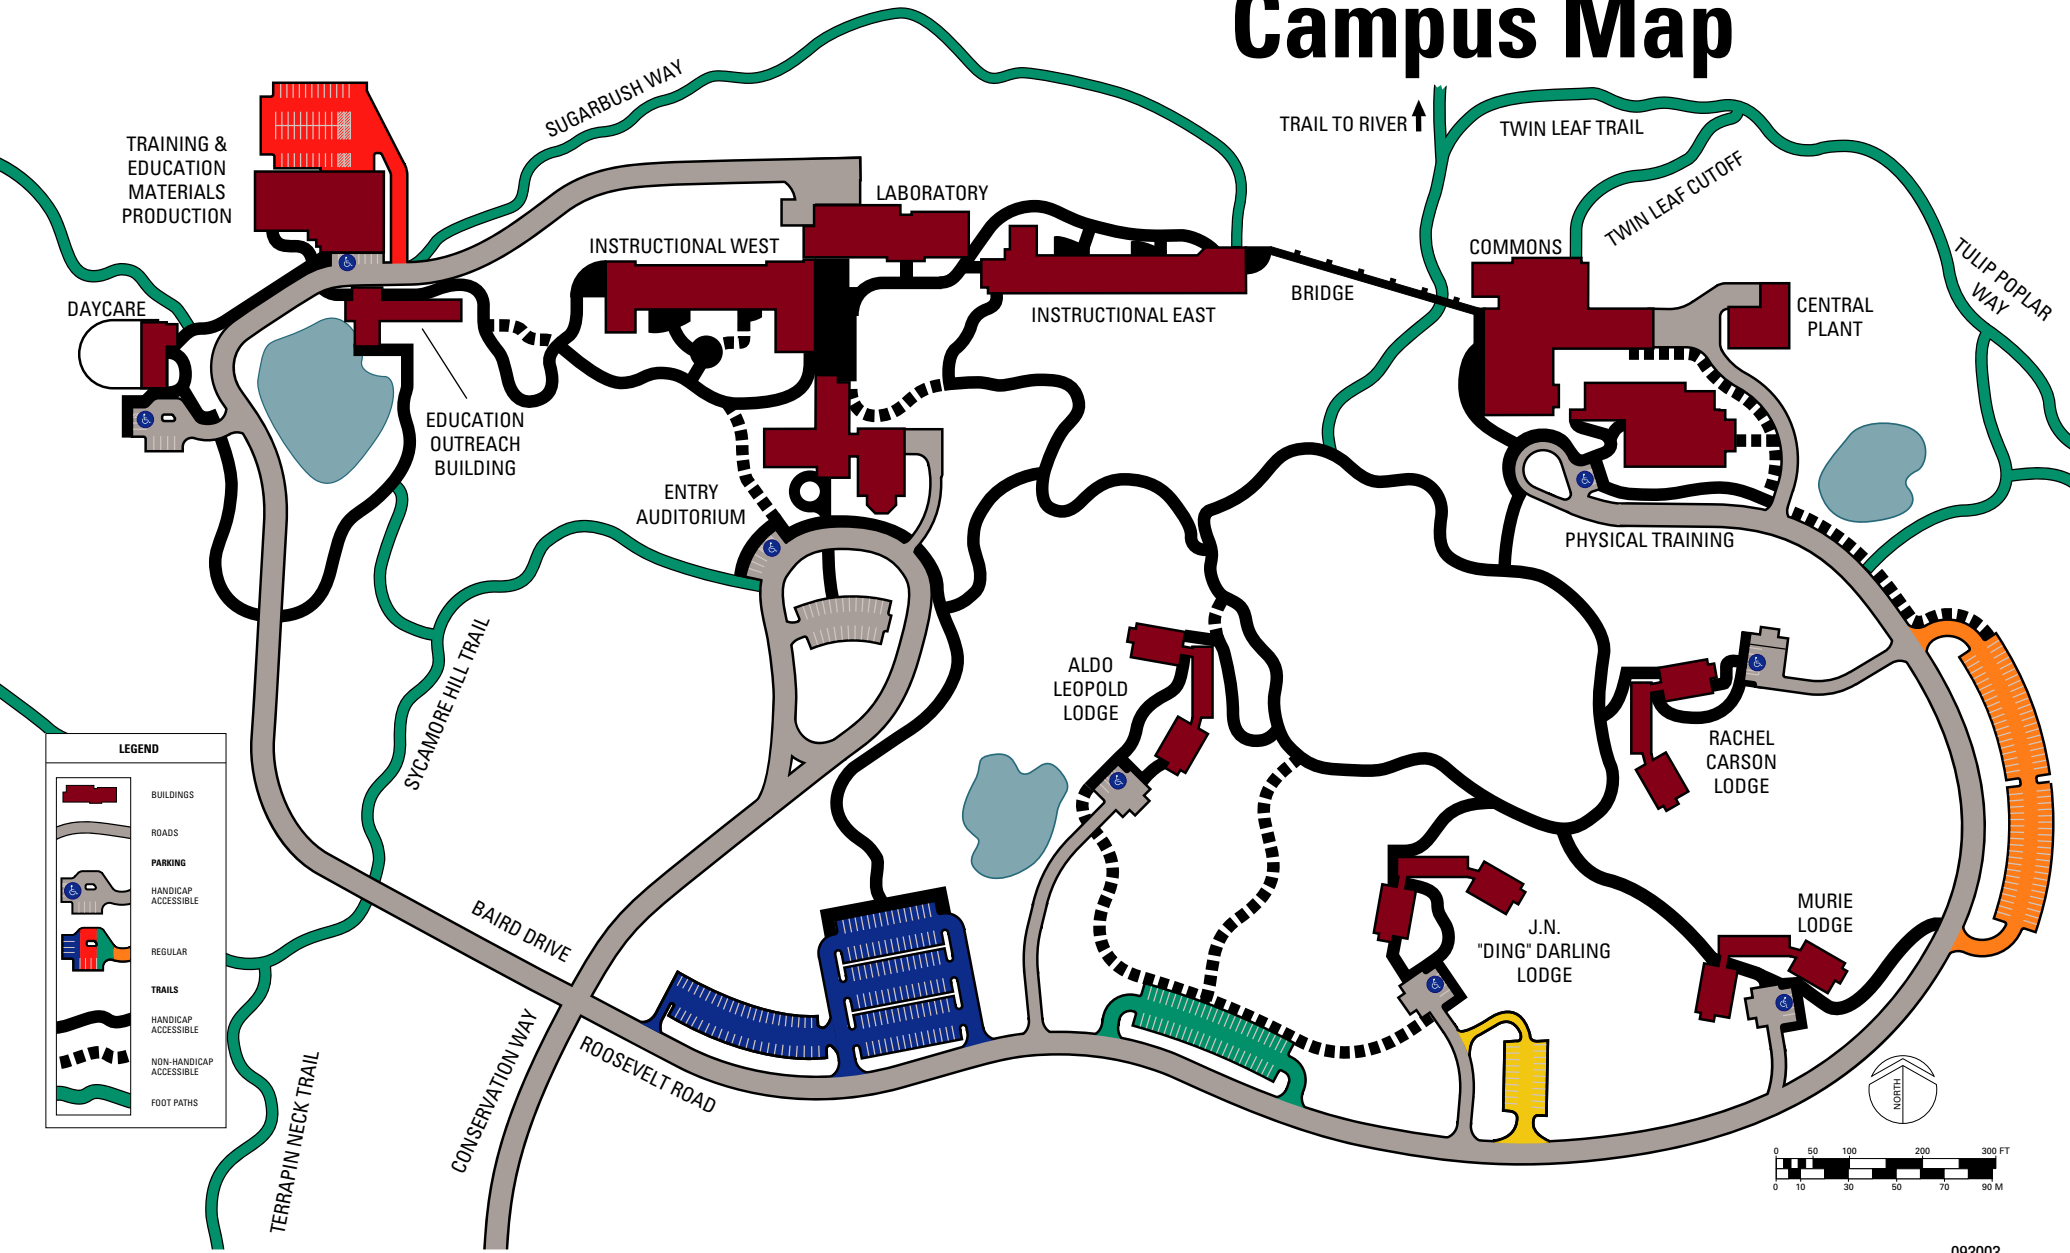

U.S. Fish & Wildlife Service
National Conservation Training Center
Campus Map

LEGEND	
	BUILDINGS
	ROADS
	PARKING
	HANDICAP ACCESSIBLE
	REGULAR
	TRAILS
	HANDICAP ACCESSIBLE
	NON-HANDICAP ACCESSIBLE
	FOOT PATHS