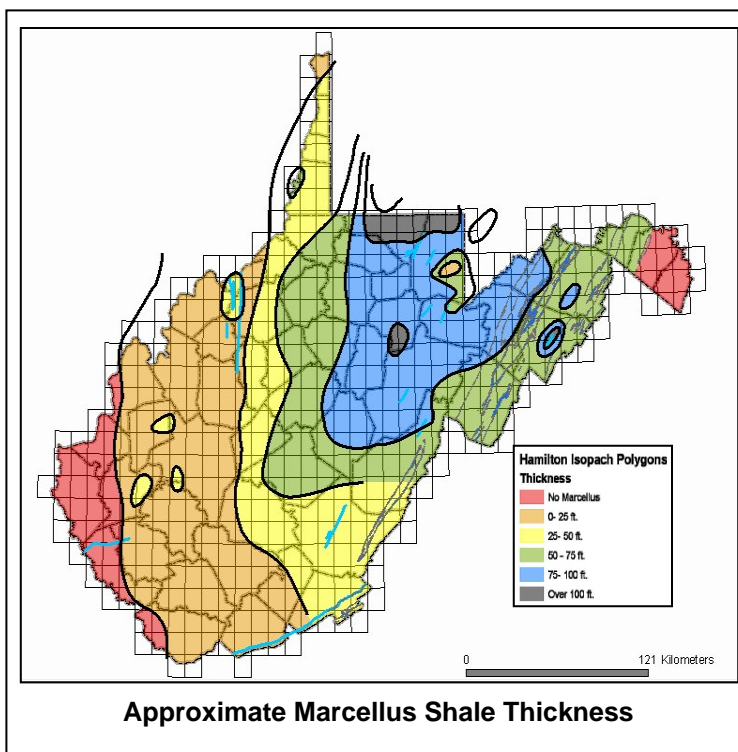

## Geology of the Marcellus Shale

---

Unless you've been living in a cave for the last couple of years, you have probably heard about natural gas exploration in the Marcellus Shale. The demand for the Survey's own Lee Avary to talk about this new old gas play is high, but we were able to book her for a limited engagement here on Monday April 27<sup>th</sup> at noon. Lee will tell us about the geology of the Marcellus Shale and what makes this gas play viable now, even though we've known about it for a long time.