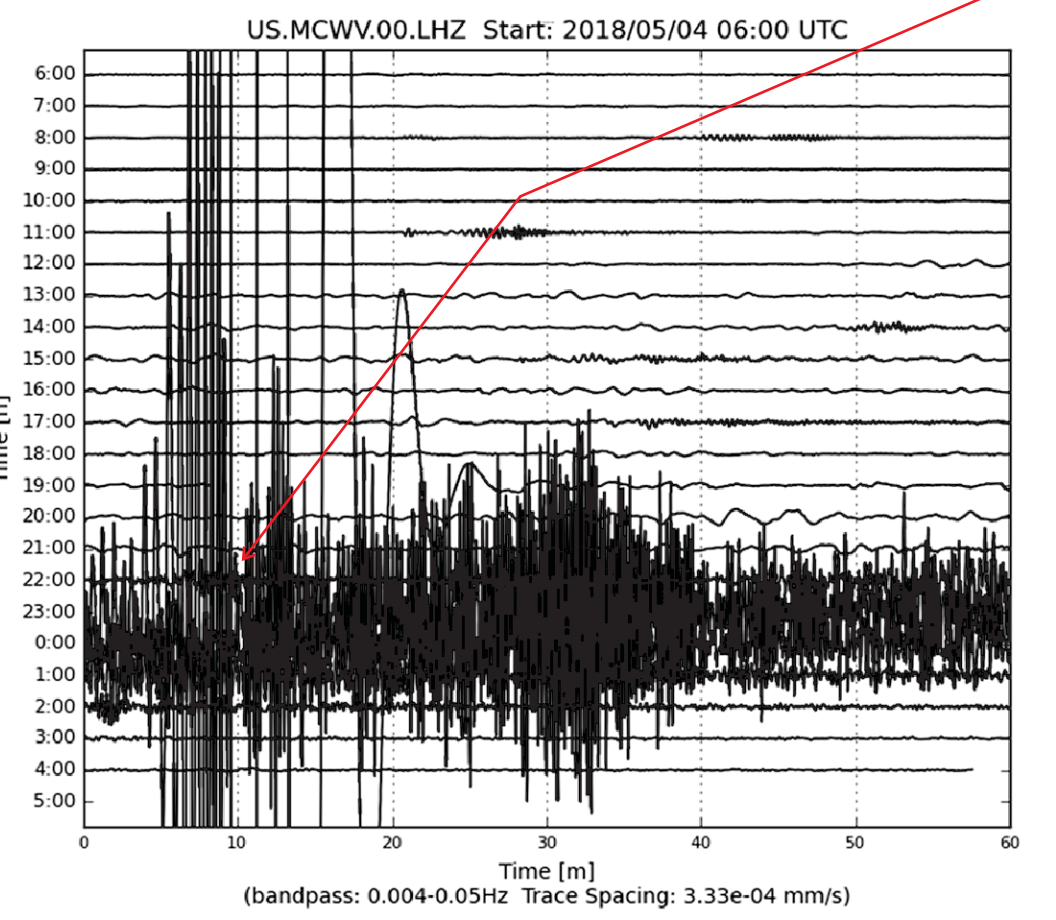

6.9 Mag. Earthquake, Leilani Estates, Hawaii - 5/4/2018

M 6.9 - 16km SW of Leilani Estates, Hawaii

2018-05-04 22:32:55 UTC | 19.370°N 155.032°W | 5.0 km depth

Administrative Region
 ISO: USA
 Country: United States
 Region: Hawaii

Large (6.9 mag.) earthquake and continuing fissure eruptions on the southeast flanks of Kilauea Volcano.

Steam and gases escaping from fissure.

Lava flow crosses local highway.