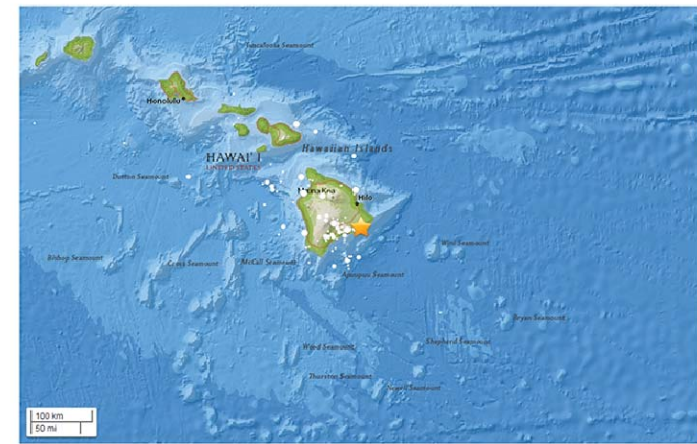

6.9 Mag. Earthquake, Leilani Estates, Hawaii - 5/4/2018

M 6.9 - 16km SW of Leilani Estates, Hawaii

2018-05-04 22:32:55 UTC | 19.370°N 155.032°W | 5.0 km depth

Administrative Region
 ISO: USA
 Country: United States
 Region: Hawaii

Nearby Places
 Direction data (below) indicate the position of the event relative to the place.

Royal Gardens (historical), Hawaii	1.5 km (0.9 mi) NNE	Population: 0
Hawaiian Paradise Park, Hawaii	25.5 km (15.8 mi) SW	Population: 11,404
Hilo, Hawaii	40.3 km (25.0 mi) S	Population: 43,263
Kailua-Kona, Hawaii	105.8 km (65.8 mi) ESE	Population: 11,975
Honolulu, Hawaii	364.8 km (226.7 mi) SE	Population: 371,657

Large (6.9 mag.) earthquake and continuing fissure eruptions on the southeast flanks of Kilauea Volcano.

Steam and gases escaping from fissure.

Lava flow crosses local highway.