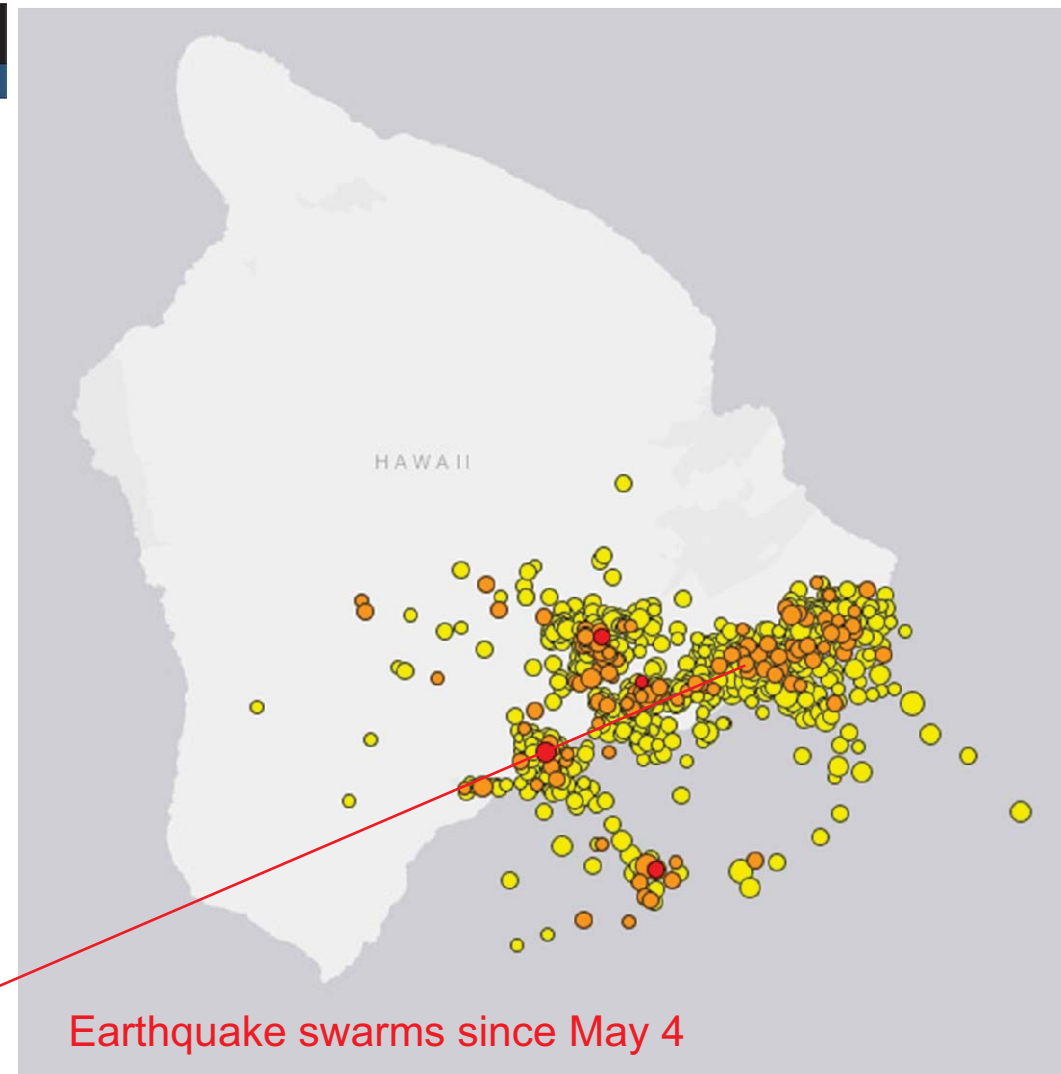

6.9 Mag. Earthquake, Leilani Estates, Hawaii - 5/4/2018

M 6.9 - 16km SW of Leilani Estates, Hawaii

2018-05-04 22:32:55 UTC | 19.370°N 155.032°W | 5.0 km depth

Administrative Region
 ISO: USA
 Country: United States
 Region: Hawaii

Nearby Places
 Direction data (below) indicate the position of the event relative to the place.

Royal Gardens (historical), Hawaii	1.5 km (0.9 mi) NNE	Population: 0
Hawaiian Paradise Park, Hawaii	25.5 km (15.8 mi) SW	Population: 11,404
Hilo, Hawaii	40.3 km (25.0 mi) S	Population: 43,263
Kailua-Kona, Hawaii	105.8 km (65.8 mi) ESE	Population: 11,975
Honolulu, Hawaii	364.8 km (226.7 mi) SE	Population: 371,657

Large (6.9 mag.) earthquake and continuing fissure eruptions on the southeast flanks of Kilauea Volcano.

Steam and gases escaping from fissure.

Lava flow crosses local highway.