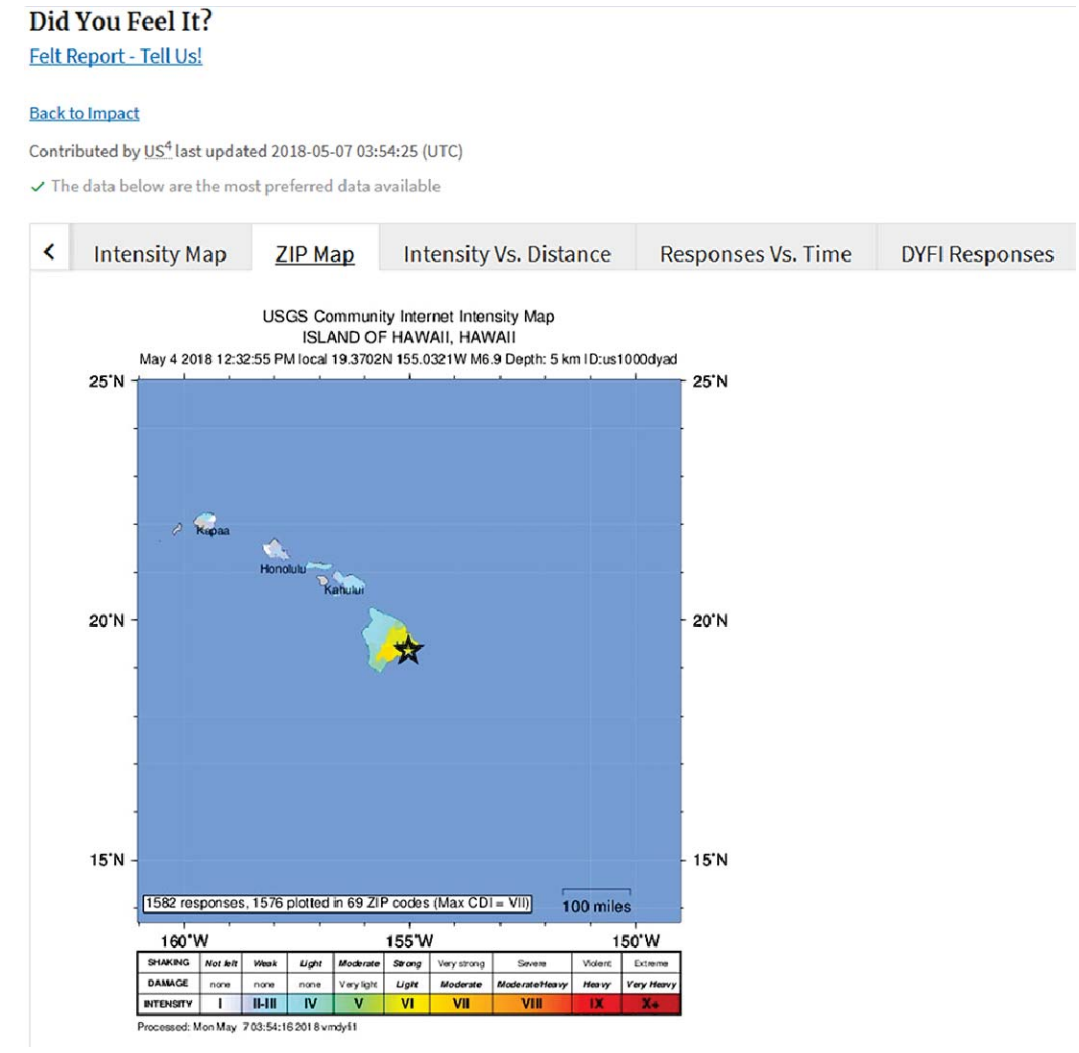

6.9 Mag. Earthquake, Leilani Estates, Hawaii - 5/4/2018

M 6.9 - 16km SW of Leilani Estates, Hawaii

2018-05-04 22:32:55 UTC | 19.370°N 155.032°W | 5.0 km depth

Administrative Region
 ISO: USA
 Country: United States
 Region: Hawaii

Nearby Places
 Direction data (below) indicate the position of the event relative to the place.

Royal Gardens (historical), Hawaii	1.5 km (0.9 mi) NNE	Population: 0
Hawaiian Paradise Park, Hawaii	25.5 km (15.8 mi) SW	Population: 11,404
Hilo, Hawaii	40.3 km (25.0 mi) S	Population: 43,263
Kailua-Kona, Hawaii	105.8 km (65.8 mi) ESE	Population: 11,975
Honolulu, Hawaii	364.8 km (226.7 mi) SE	Population: 371,657

Large (6.9 mag.) earthquake and continuing fissure eruptions on the southeast flanks of Kilauea Volcano.

Steam and gases escaping from fissure.

Lava flow crosses local highway.