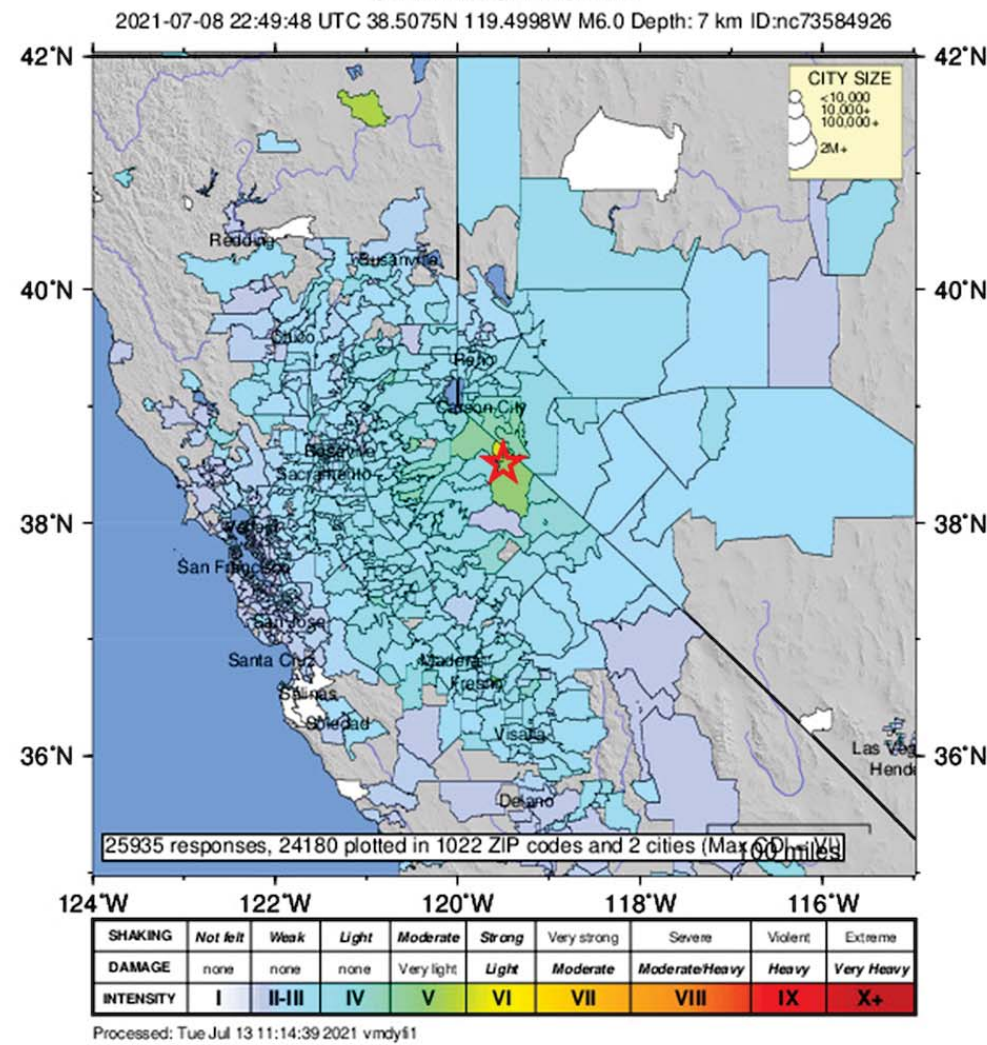

# 6.0 Mag. Earthquake, Antelope Valley, CA - 7/8/2021

**M 6.0 - Antelope Valley, CA**  
 2021-07-08 22:49:48 (UTC) | 38.508°N 119.500°W | 7.5 km depth

**Administrative Region**

ISO  
 USA  
 Region  
 California  
 Country  
 United States

**Nearby Places**

Markleeville, California  
 32.8 km (20.4 mi) NW  
 Smith Valley, Nevada  
 33.6 km (20.9 mi) NNE  
 Dardanelle, California  
 34.4 km (21.4 mi) WSW  
 South Lake Tahoe, California  
 63 km (39.1 mi) NW  
 Hawthorne, Nevada  
 520.6 km (323.5 mi) SSE  
 Sonora, California  
 96.5 km (60 mi) SW

Distance and direction from epicenter to nearby place.

**Tectonic Summary**

Data not available.

**USGS Community Internet Intensity Map  
 CENTRAL CALIFORNIA**

Large (6.0 Mag.), shallow (7.5 Km) onshore quake. Felt by <25,000 people.