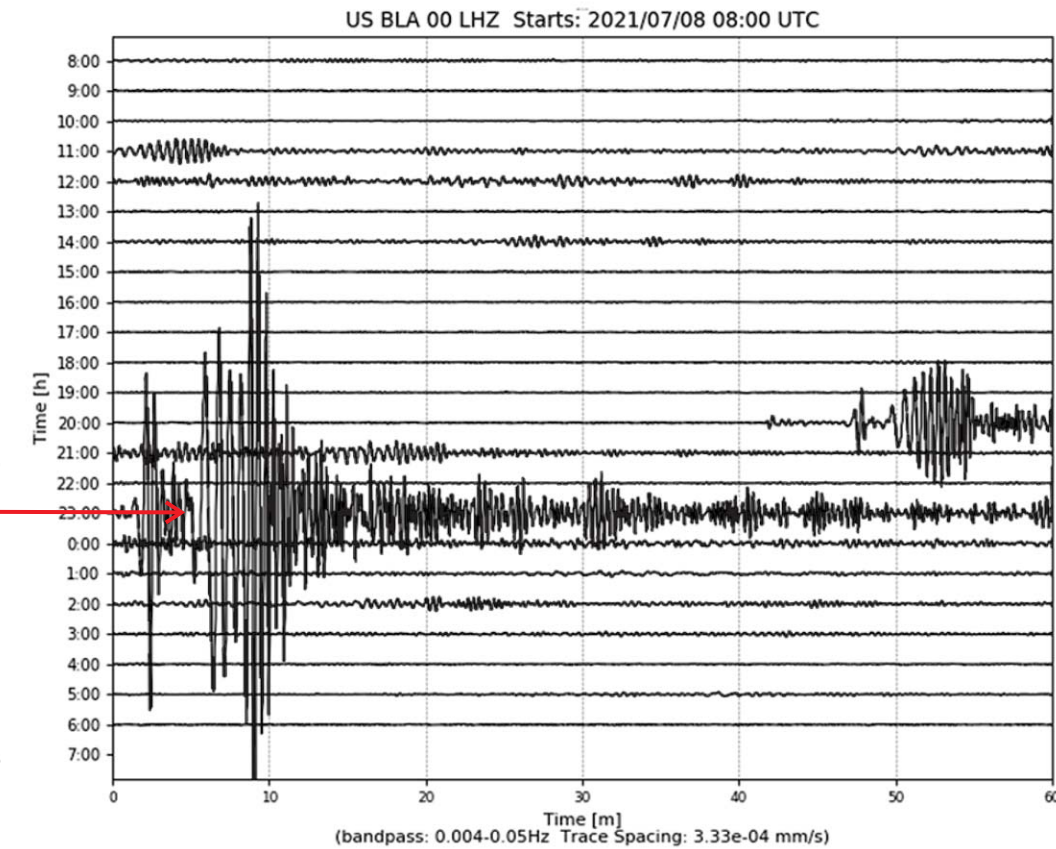

# 6.0 Mag. Earthquake, Antelope Valley, CA - 7/8/2021

**M 6.0 - Antelope Valley, CA**  
 2021-07-08 22:49:48 (UTC) | 38.508°N 119.500°W | 7.5 km depth

**Administrative Region**

ISO  
 USA  
 Region  
 California  
 Country  
 United States

Distance and direction from epicenter to nearby place.

**Tectonic Summary**

Data not available.

**USGS Community Internet Intensity Map  
 CENTRAL CALIFORNIA**

Large (6.0 Mag.), shallow (7.5 Km) onshore quake. Felt by <25,000 people.