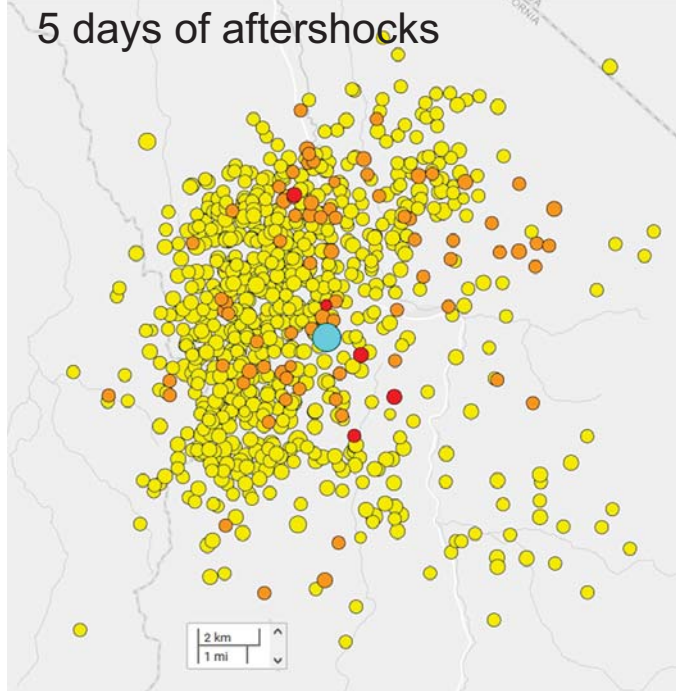

# 6.0 Mag. Earthquake, Antelope Valley, CA - 7/8/2021

**M 6.0 - Antelope Valley, CA**  
 2021-07-08 22:49:48 (UTC) | 38.508°N 119.500°W | 7.5 km depth

**Administrative Region**

ISO  
 USA  
 Region  
 California  
 Country  
 United States

**Nearby Places**

Markleeville, California  
 32.8 km (20.4 mi) NW  
 Smith Valley, Nevada  
 33.6 km (20.9 mi) NNE  
 Dardanelle, California  
 34.4 km (21.4 mi) WSW  
 South Lake Tahoe, California  
 63 km (39.1 mi) NW  
 Hawthorne, Nevada  
 520.6 km (323.5 mi) SSE  
 Sonora, California  
 96.5 km (60 mi) SW

Distance and direction from epicenter to nearby place.

**Tectonic Summary**

Data not available.

**USGS Community Internet Intensity Map  
 CENTRAL CALIFORNIA**

Large (6.0 Mag.), shallow (7.5 Km) onshore quake. Felt by <25,000 people.