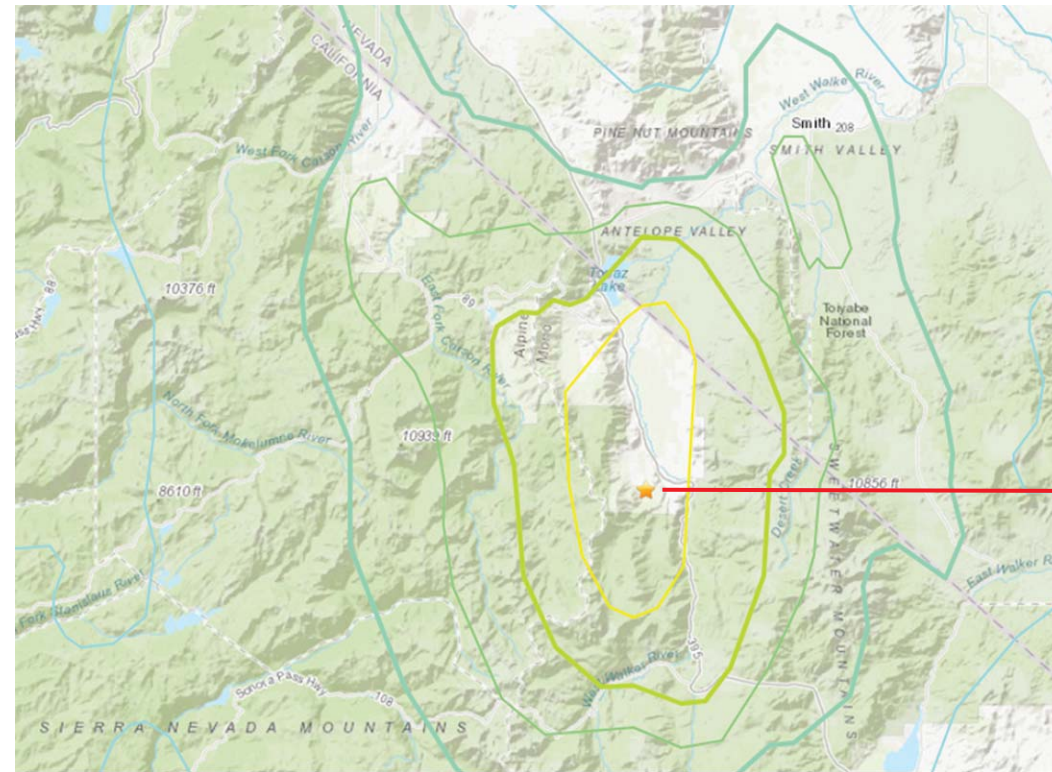

# 6.0 Mag. Earthquake, Antelope Valley, CA - 7/8/2021

**M 6.0 - Antelope Valley, CA**  
 2021-07-08 22:49:48 (UTC) | 38.508°N 119.500°W | 7.5 km depth

**Administrative Region**

ISO  
 USA  
 Region  
 California  
 Country  
 United States

**Nearby Places**

Markleeville, California  
 32.8 km (20.4 mi) NW  
 Smith Valley, Nevada  
 33.6 km (20.9 mi) NNE  
 Dardanelle, California  
 34.4 km (21.4 mi) WSW  
 South Lake Tahoe, California  
 63 km (39.1 mi) NW  
 Hawthorne, Nevada  
 520.6 km (323.5 mi) SSE  
 Sonora, California  
 96.5 km (60 mi) SW

Distance and direction from epicenter to nearby place.

**Tectonic Summary**

Data not available.

**USGS Community Internet Intensity Map  
 CENTRAL CALIFORNIA**

Large (6.0 Mag.), shallow (7.5 Km) onshore quake. Felt by <25,000 people.