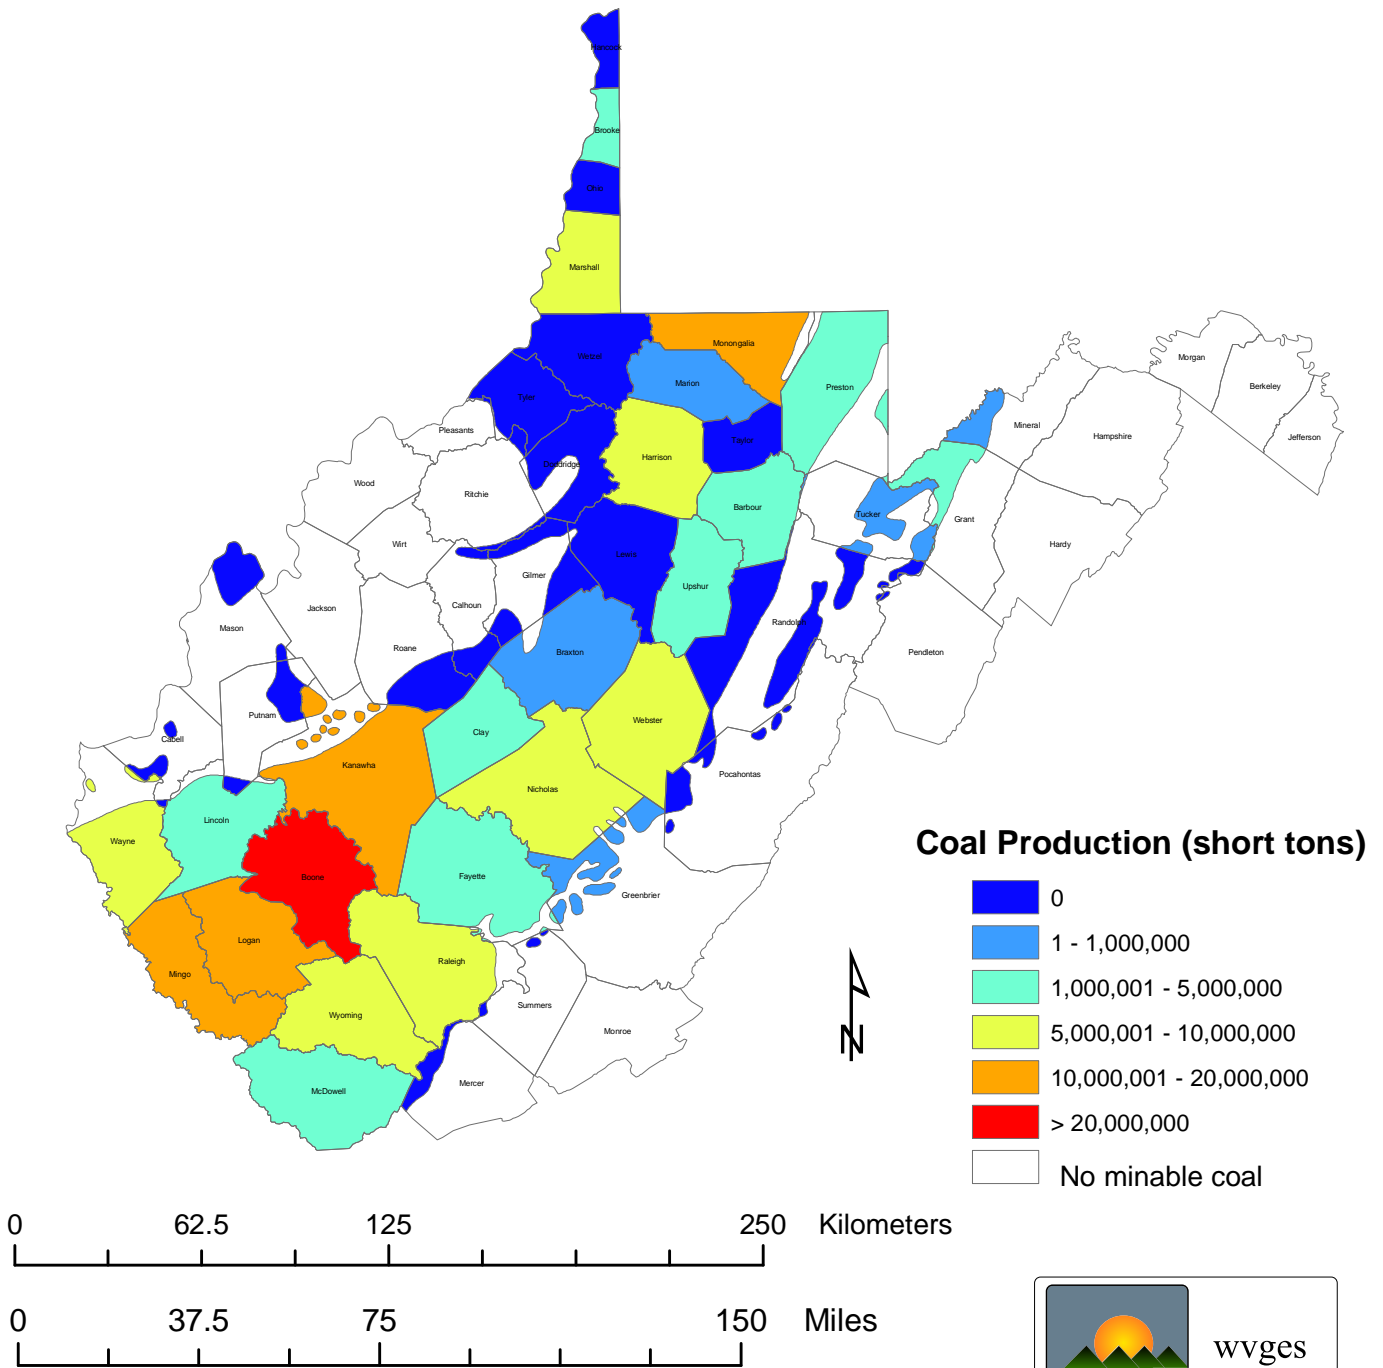

2002 West Virginia Coal Production by County

Data source: West Virginia Division of Miner's Health, Safety, and Training